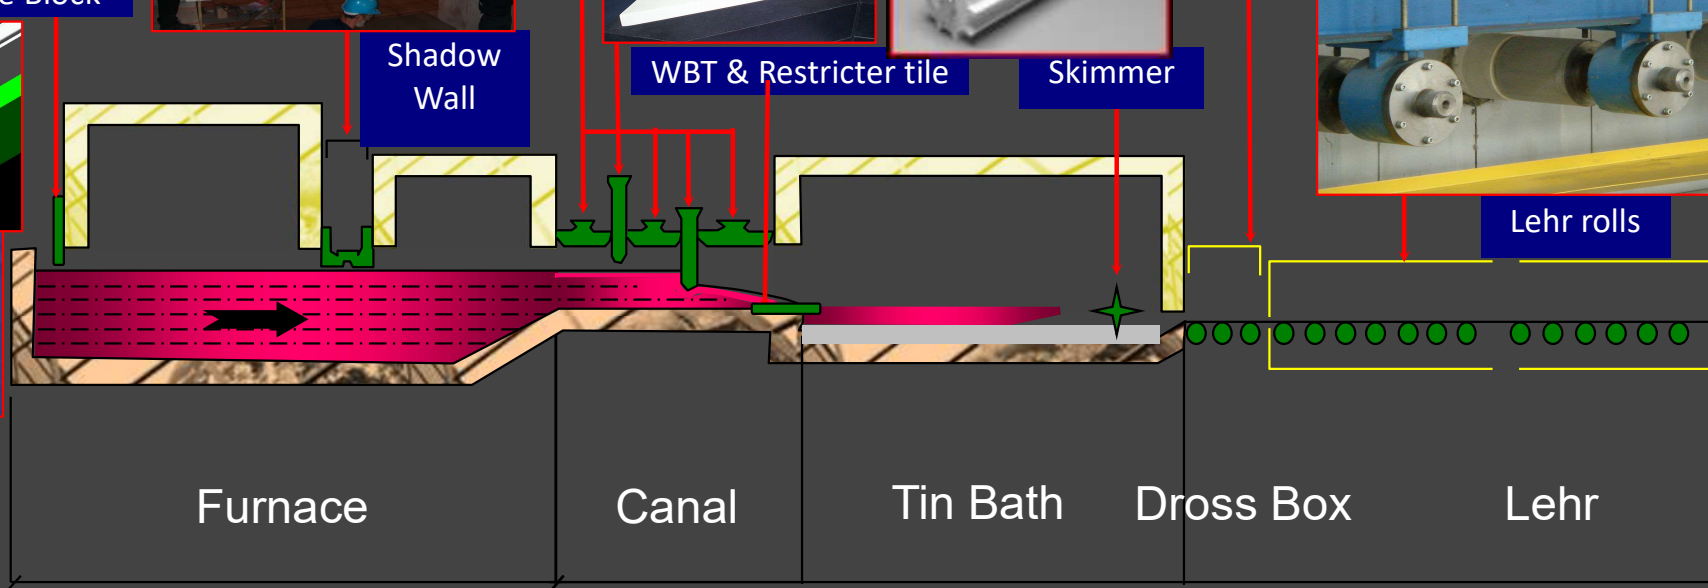

# ZYAROCK® – Application in Float Glass Furnaces

Flat Arch & Tweel

Lift Out Roll with dross box

Front Wall & Toe Block

Shadow Wall

WBT & Restrictor tile

Skimmer

Lehr rolls

Furnace

Canal

Tin Bath

Dross Box

Lehr

VESUVIUS

# ZYAROCK® – Application in Solar Glass Furnaces

Lip tile

Air cooled Table rolls & Utile rolls

Waterless lehr rolls