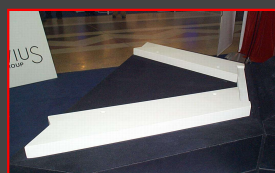

# ZYAROCK® – Application in Float Glass Furnaces

Flat Arch & Tweel

Lift Out Roll with dross box

Front Wall & Toe Block

Shadow Wall

WBT & Restrictor tile

Skimmer

Lehr rolls