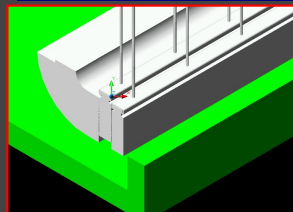

# ZYAROCK® – Application in Float Glass Furnaces

Flat Arch & Tweel

Lift Out Roll with dross box

Front Wall & Toe Block

Shadow Wall

WBT & Restrictor tile

Skimmer

Lehr rolls

Furnace

Canal

Tin Bath

Dross Box

Lehr

VESUVIUS