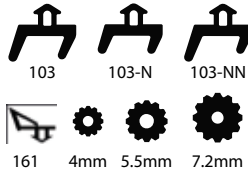

ADJUSTABLE LOUVERS

Sizes From 3 Blades To 10 Blades, Any Other Sizes Can Be Procured Against Order

OTHER UPVC HARDWARE ACCESSORIES

FIXED LOUVERS

FIXED LOUVERS STEP

FIXED LOUVERS WITH 3mm STEP

FIXED LOUVERS STEP

FIXED LOUVERS WITH 6mm STEP

REGULAR PVC SCREWS CSK

ALL SIZES AVAILABLE

SELF DRILLING SCREWS CSK

ALL SIZES AVAILABLE

FASTENERS SCREWS

ALL SIZES AVAILABLE

EPDM & TPE GASKET/RUBBER