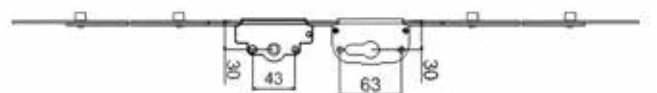

VCAN CASEMENT DOOR ESPG FULL SET WITH VH-8

Vcan Casements Door Espg Full Lockset
Consists Of Handle Set, Cylinders, Cylinder
Caps, Rods, Keeps, And Espg Length Is 1800mm