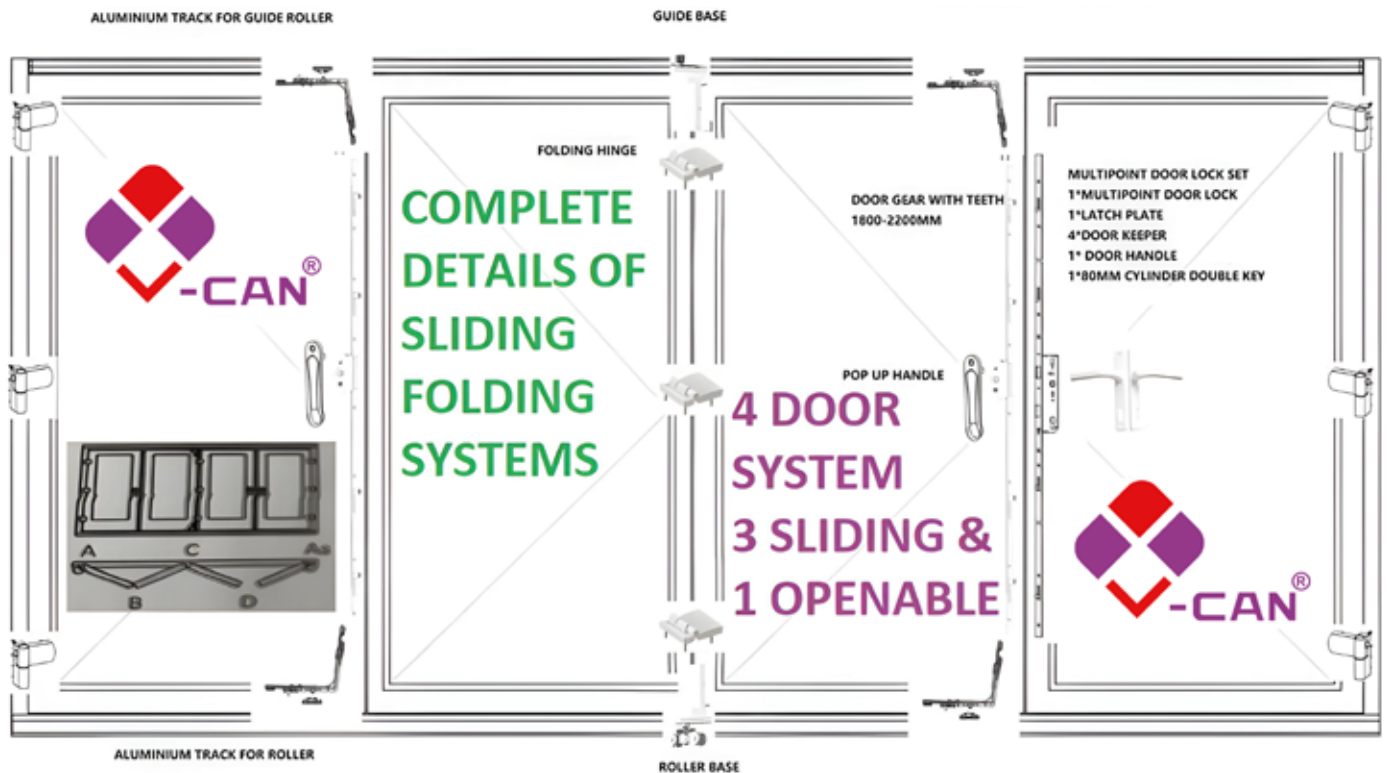

UPVC SLIDING FOLDING SYSTEMS HARDWARE (3+1 DOOR SYSTEM)

SCAN QR FOR VIDEO APPLICATION

Colour Options

KEY FEATURES

Ideal for UPVC sliding folding doors. Precision roller system has good loading bearing and life. Bottom Track for smooth rolling. Special guide roller provided to avoid noise while sliding.