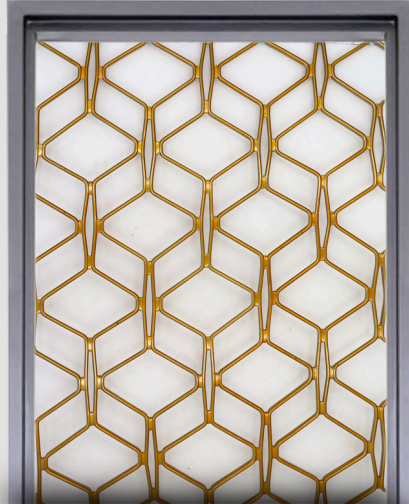

EKKO- SemiFlex

AVAILABLE SIZES	WIDTH - 24", 30", 36" LENGTH - 144", 72"
WEIGHT	170 GM PER SQ. FT.
THICKNES	6MM