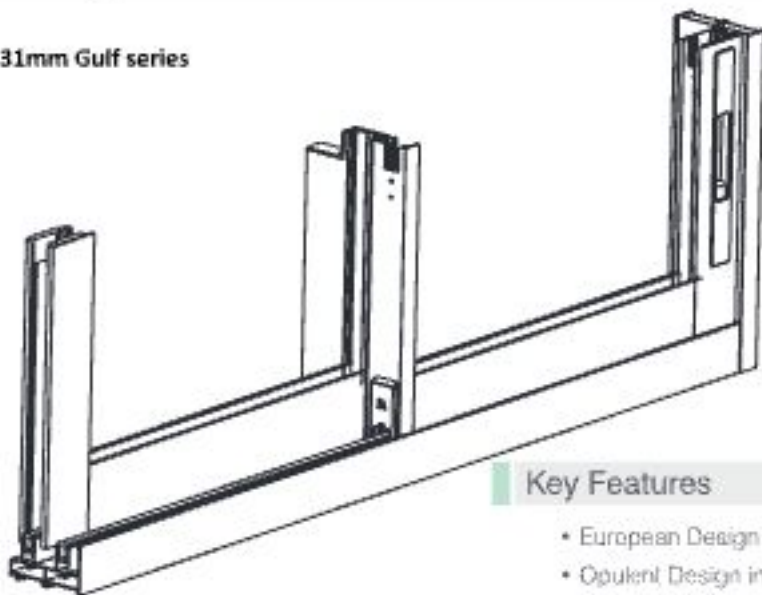

31mm Gulf series

Key Features

- European Design
- Opulent Design in Budget
- Impact Resistance
- 90° Joinery with Snap Fitting