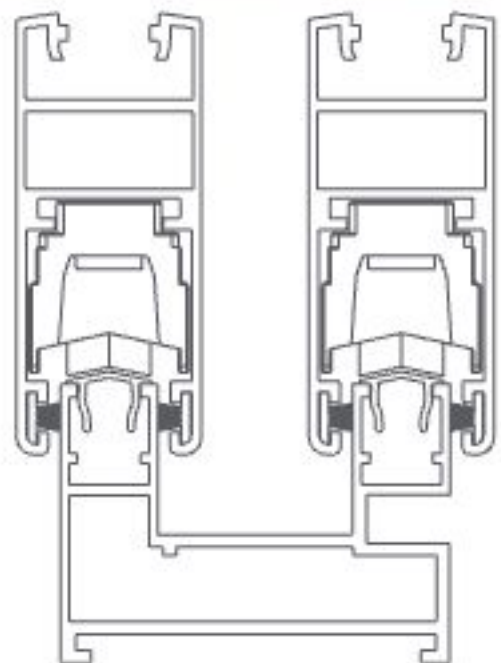

25mm x 63mm Sliding Series

Key Features

- European design
- Suitable glass SGU & DGU
- Slim interlock with KPA
- Add on SS & Aluminium rail
- Suitable Multipoint Locking System