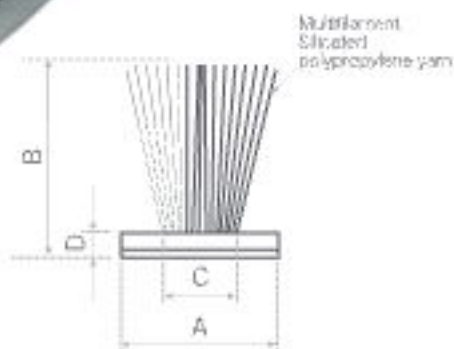

A	B	Roll Size	Rate (₹/mtr)
6.2	4	250	3.15
6.8	6	250	2.4
6.8	6	225	3.6
6.8	7	225	3.9
6.8	8	200	5.00
6.8	9	125	6.00
8.4	9	125	6.00

A X B = 6.8 mm X 6 mm
Color : Grey / Black

Woolpile Silicated

This pile with its silicon base, our weather-strip pushes water and keeps outside and isolates. It provides Air, Noise sealing and air trapping. It has been designed for unique applications that requires solid performance without use of a fin.