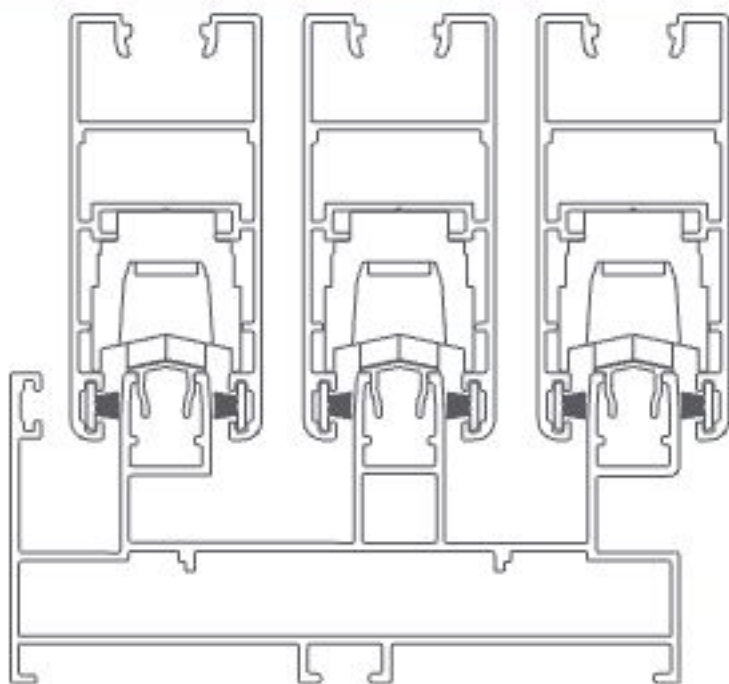

Key Features

- European Design
- Sash Size W1050 x H2200
- Slim interlock with KPA
- Add on SS & Aluminium rail
- Suitable Multipoint Locking System