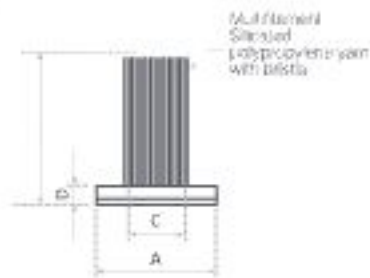

WOOLPILE

Woolpile With Bristle

This seal comes with bristle in the middle and has high resilience. The seal is dust proof, clean and an insect proof. It comes with UV protection and compression set resistance. It provides with maximum locking capability.

Technical Specification & Available Sizes

A	B	Roll Size	Rate (₹/mtr)
4.8	7	350	11.00
4.8	8	300	11.50
4.8	9	250	12.75
4.8	10	250	14.50
4.8	12	200	16.50

A X B = 4.8 mm X 7 mm
Color : Black