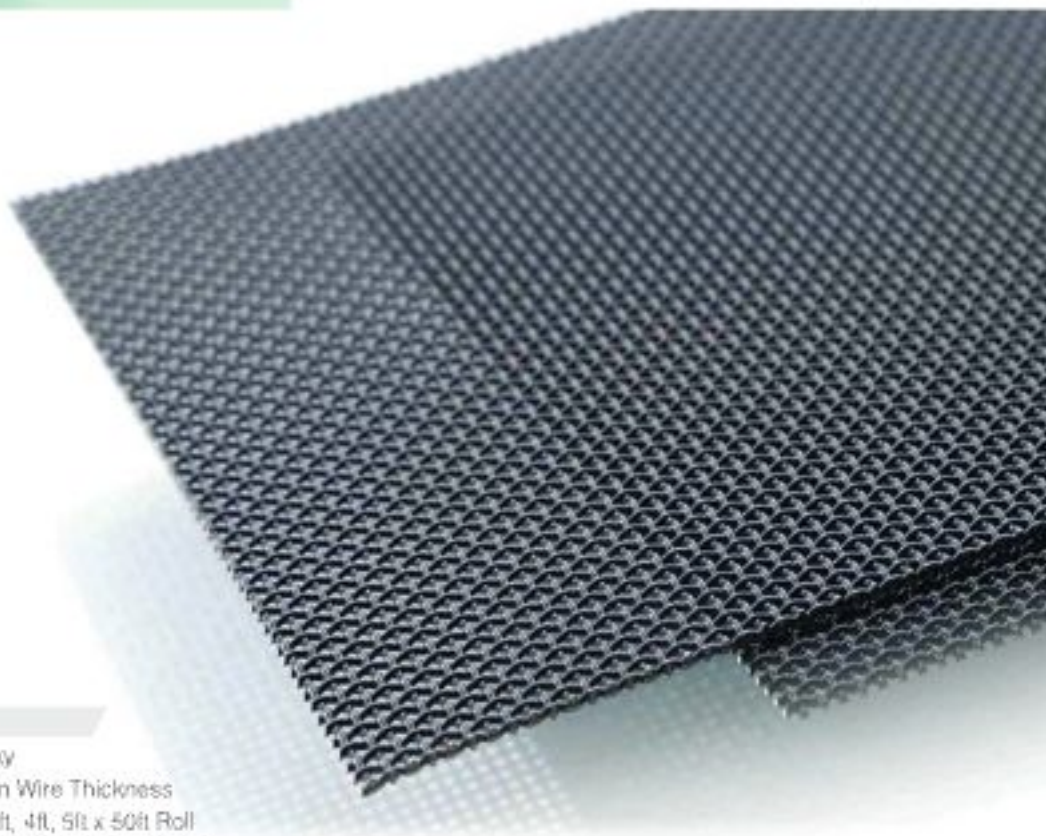

Track Rail & Security Mesh

SS Rail Adapter

Material : Aluminium
₹ 145.00 per Mtr.

SS Track Rail

Material : Stainless Steel
Size : 5 x 11 | 5 x 13 | 5 x 14
₹ 155.00 per Mtr.

Security Mesh

SS 304 Black Epoxy
12x12 Mesh 0.7mm Wire Thickness
Size : 2.5ft, 3ft, 3.5ft, 4ft, 5ft x 50ft Roll
Customized Cutting Size also Available
₹ 300.00 per Sq.ft.