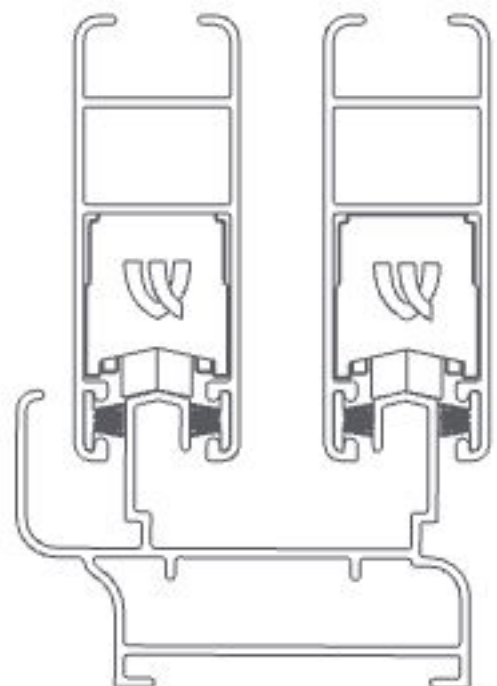

83

EPDM
Gaskets

84

PVC Packing Shim
Railing Packers

20mm x 54mm Sliding Series

Key Features

- Inspired by Italian design
- Suitable glass Up to 6mm
- Provision For Slim interlock
- Provision for water drainage
- Maximum shutter height 5.5 ft.
- Cost effective system