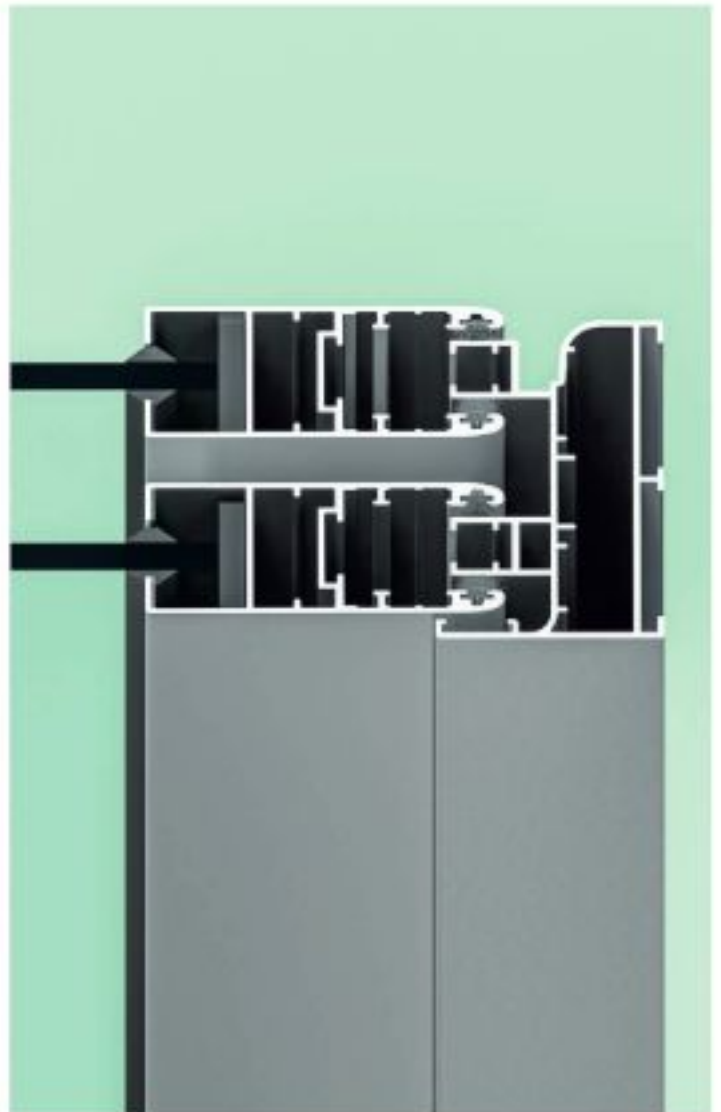

37mm x 82mm Sliding Series