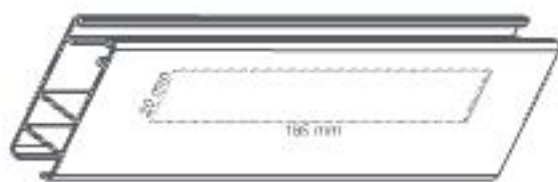

WL - 5

Window Lock With Key

Colour : Black | White

₹ 340.00 (Includes 180 degree handle & 1 key)