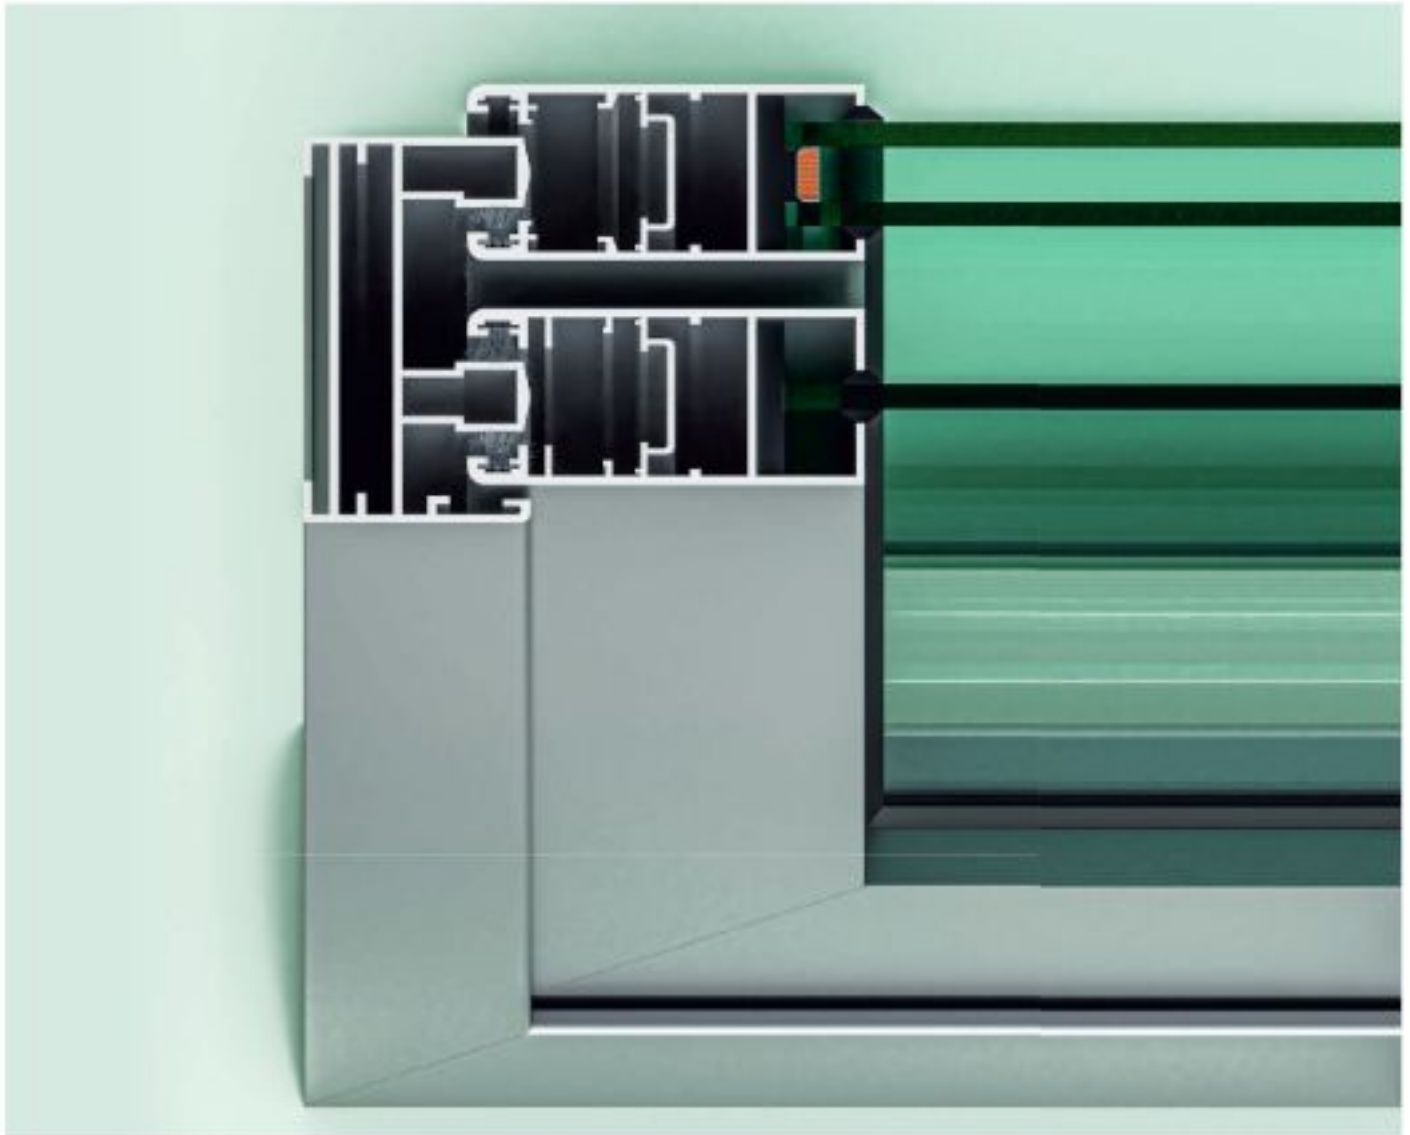

Key Features

- European Design
- For Premium Project Series
- Heavy Weight Range Suitable For Govt. Project
- Sash Size W1500 X H2400
- Windload : 1.8 kpa
- Air Tightness : 400 pa
- Water Tightness : 150 pa
- Single/Multipoint Locking System
- Provision for Slim Interlock/KPA