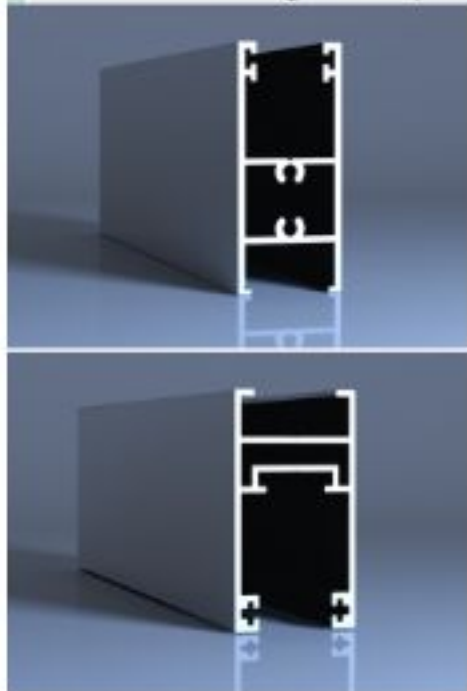

31mm Gulf Sliding Series (90° Snap Fitting)

31mm Gulf series