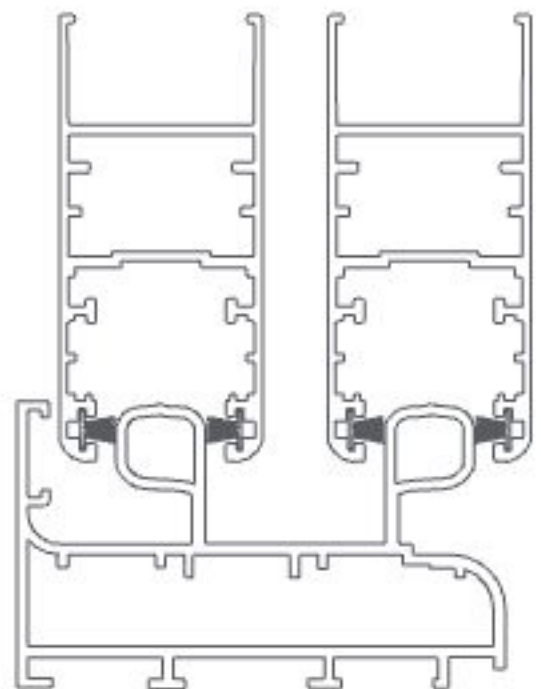

Key Features

- Italian/European Design
- Bulky and Muscular Design
- Truly French Window For Villa, Resort and Luxuries Flat
- Sash Size W1500 X H3000
- Windload : 2 kpa
- Air Tightness : 500 pa
- Water Tightness : 150 pa
- Single/Multipoint Locking System
- Provision for Slim Interlock/KPA