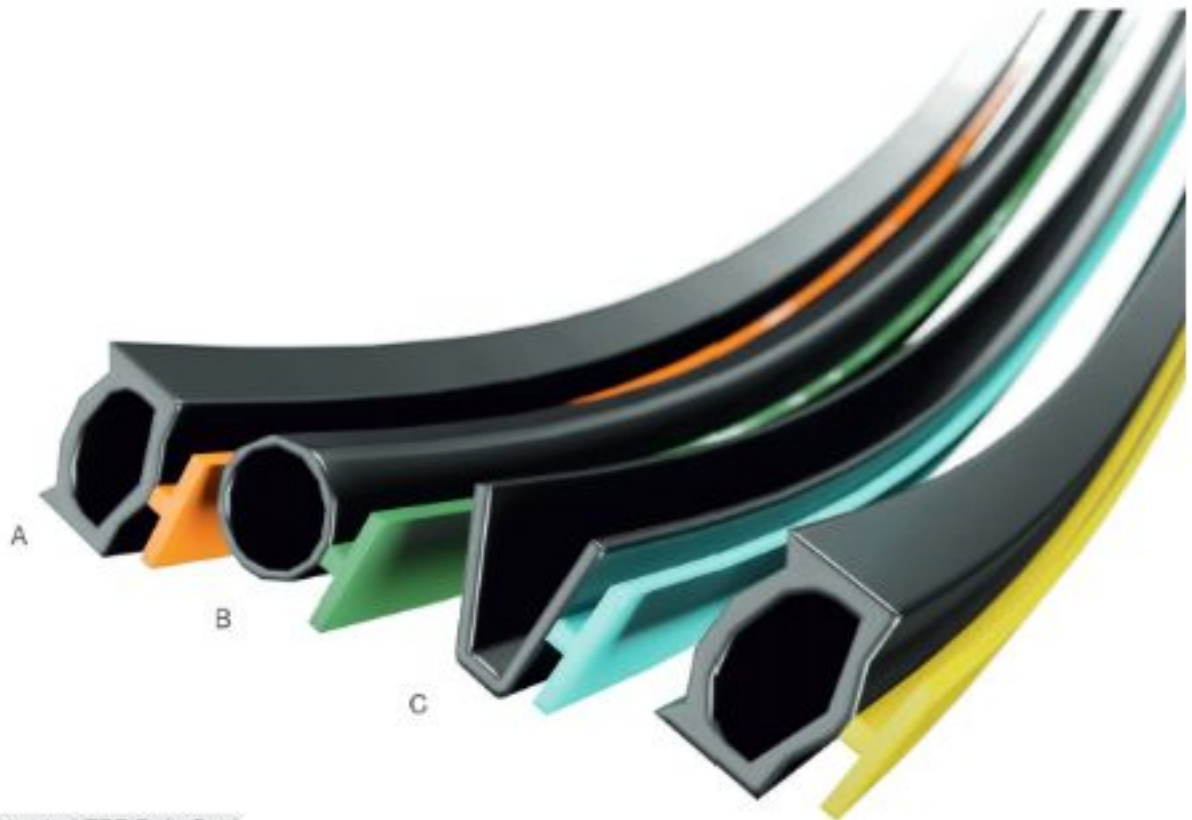

EPDM Gaskets

All Type of EPDM Gaskets

For Sliding Window, Casement Window, Doors & Sliding Folding

₹ 325.00 per Kg.