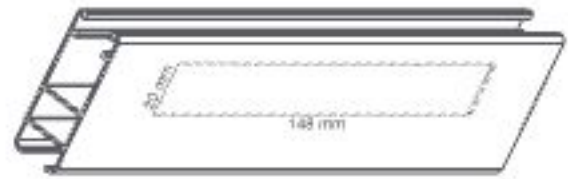

Window Lock

WL - 1 Automatic

WL - 1 Manual

Window Lock

Colour : Black | White

₹ 130.00 (Price incl. GST and Broker or Dealer Fee)