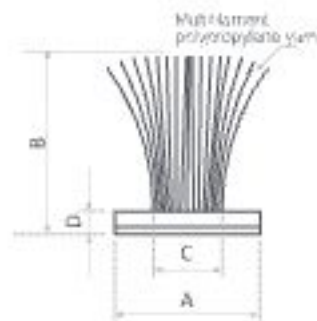

WOOLPILE

Woolpile

Soft Non Silicated Multifilament pile yarn on a woven reinforced transparent backing coating for all common economy sealing applications.

Technical Specification & Available Sizes

A	B	Roll Size	Rate (₹/mtr)
6.2	4	250	3.15
6.8	6	250	2.4
6.8	6	225	3.6
6.8	7	225	3.9
6.8	8	200	5.00
6.8	9	125	6.00
8.4	9	125	6.00

A X B = 6.8 mm X 6 mm
Color : Grey / Black