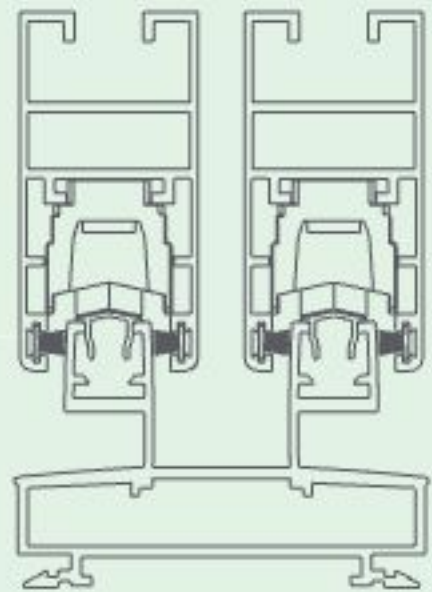

Key Features

- European Design
- For Premium Project Series
- Impact Resistance
- Perfect For French Window
- Sash Size W1200 X H2400
- Windload : 1.6 kpa
- Air Tightness : 300 pa
- Water Tightness : 150 pa
- Single/Multipoint Locking System