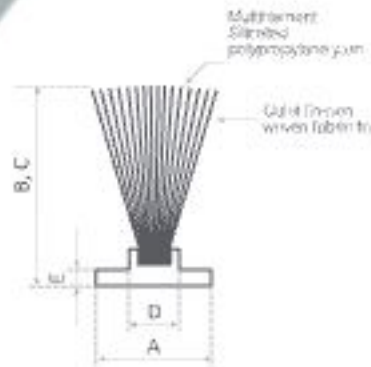

Technical Specification & Available Sizes

A	B	C	Roll Size	Rate (₹/mtr)
6.8	5.5	7	350	11.50
6.8	6.5	8	300	12.00
6.8	7.5	9	250	13.00

A X B = 6.8 mm X 5.5 mm X 7 mm
Color : Grey

WOOLPILE
Woolpile 2 FIN EXTRUDED