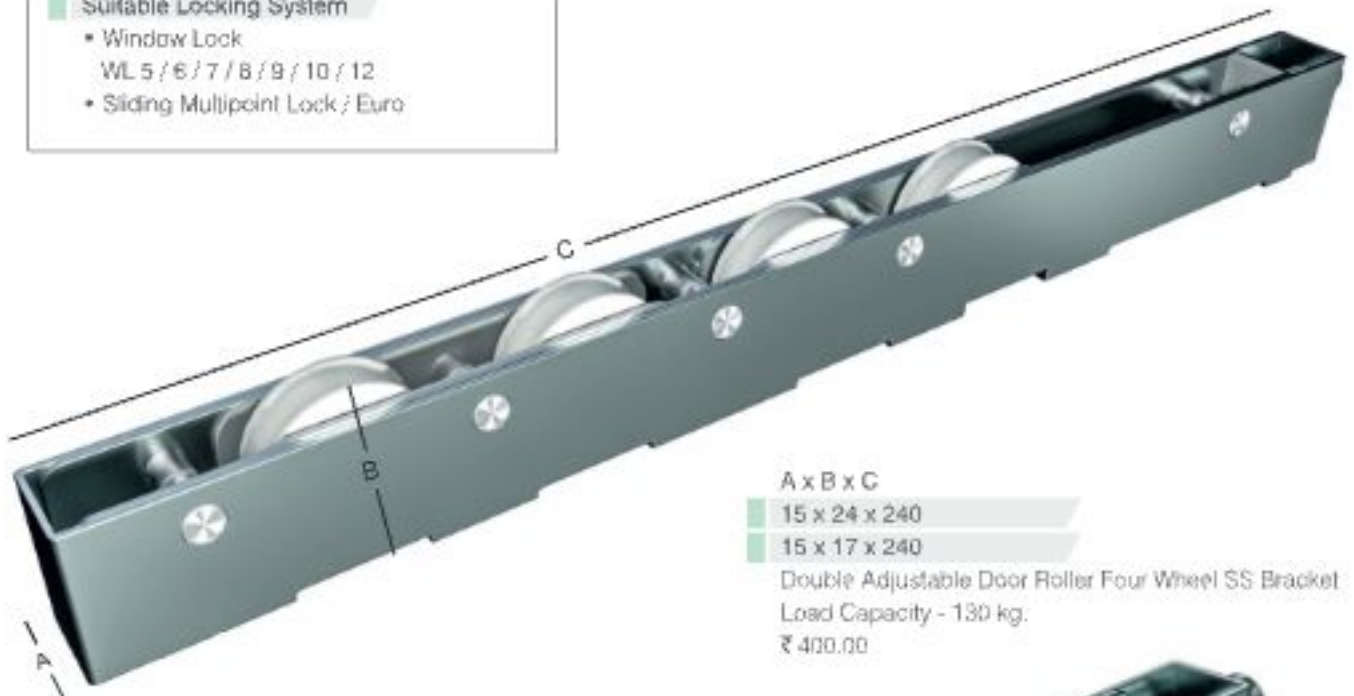

1. **Suitable Locking System**
2. Window Lock
     WL 5 / 6 / 7 / 8 / 9 / 10 / 12
   - Sliding Multipoint Lock / Euro