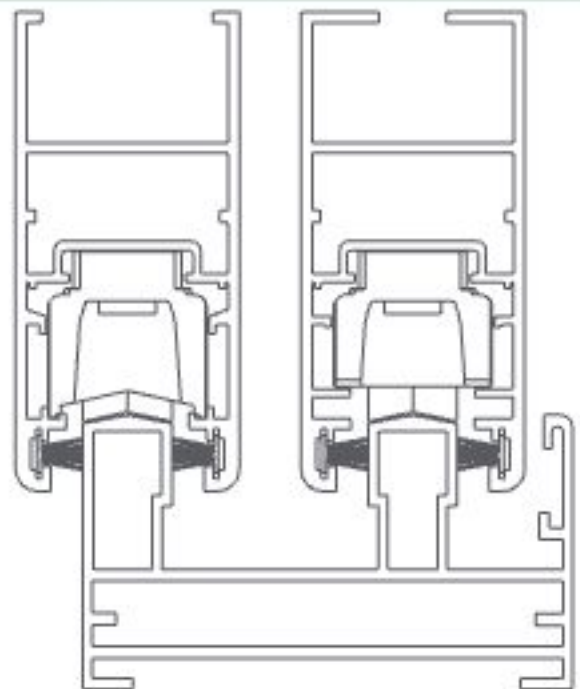

Key Features

- European Design
- For Premium Project Series
- Heavy Weight Range Suitable For Govt. Project
- Sash Size W1500 X H2400
- Windload : 1.8 kpa
- Air Tightness : 400 pa
- Water Tightness : 150 pa
- Single/Multipoint Locking System
- Provision for Slim Interlock/KPA