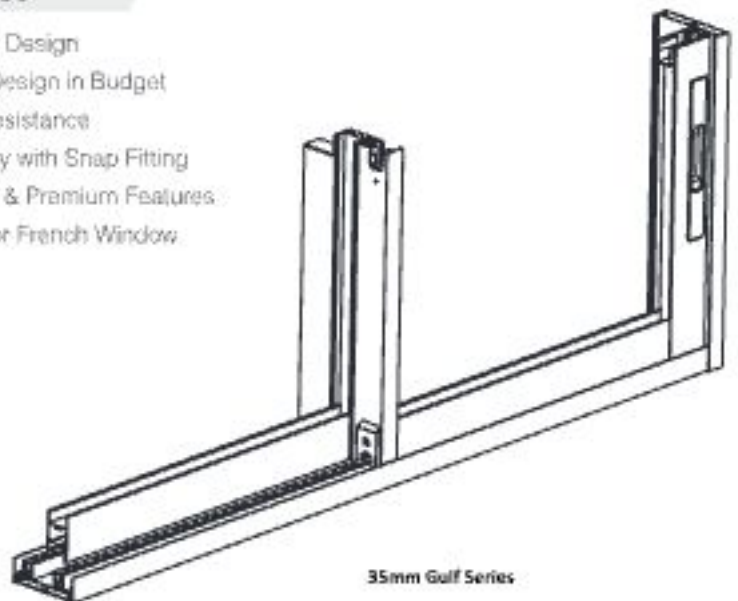

Key Features

- European Design
- Opulent Design in Budget
- Impact Resistance
- 90° Joinery with Snap Fitting
- All Luxury & Premium Features
- Perfect For French Window

35mm Gulf Series

37mm x 82mm Sliding Series