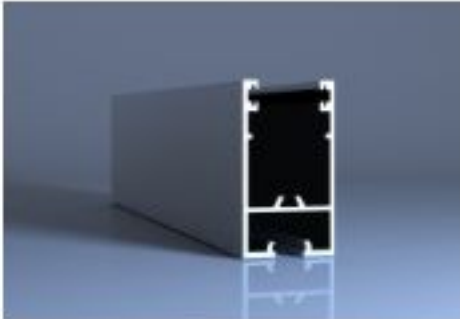

3533G
Screw Hole Cap
12mm - ₹ 0.90