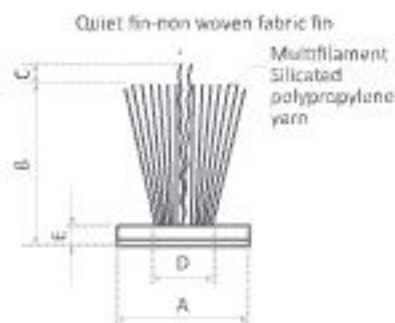

Woolpile With Fabric Fin

"QUIET FIN" reduces noise levels inside structure by reducing contact between shutter and frame during windy conditions. It eliminates dirt and debris that gets behind shutters when in closed position. It aggressively seals out wind and wind-driven rain and assures a tight seal against air infiltration.

Technical Specification & Available Sizes

A	B	C	Roll Size	Rate (₹/mtr)
6.8	5.5	7	350	11.50
6.8	6.5	8	300	12.00
6.8	7.5	9	250	13.00

A X B = 6.8 mm X 5.5 mm X 7 mm
Color : Grey