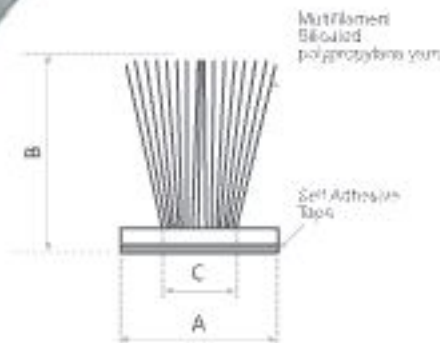

Technical Specification & Available Sizes

A	B	C	Roll Size	Rate (₹/mtr)
6.8	6	6	250	30.00
6.8	7	7	250	31.00

A X B X C = 6.8 mm X 6 mm x 6 mm
Color : Grey

WOOLPILE

Woolpile With Bristle

This seal comes with bristle in the middle and has high resilience. The seal is dust proof, clean and an insect proof. It comes with UV protection and compression set resistance. It provides with maximum locking capability.

Technical Specification & Available Sizes

A	B	Roll Size	Rate (₹/mtr)
4.8	7	350	11.00
4.8	8	300	11.50
4.8	9	250	12.75
4.8	10	250	14.50
4.8	12	200	16.50

A X B = 4.8 mm X 7 mm
Color : Black

Woolpile With Self Adhesive