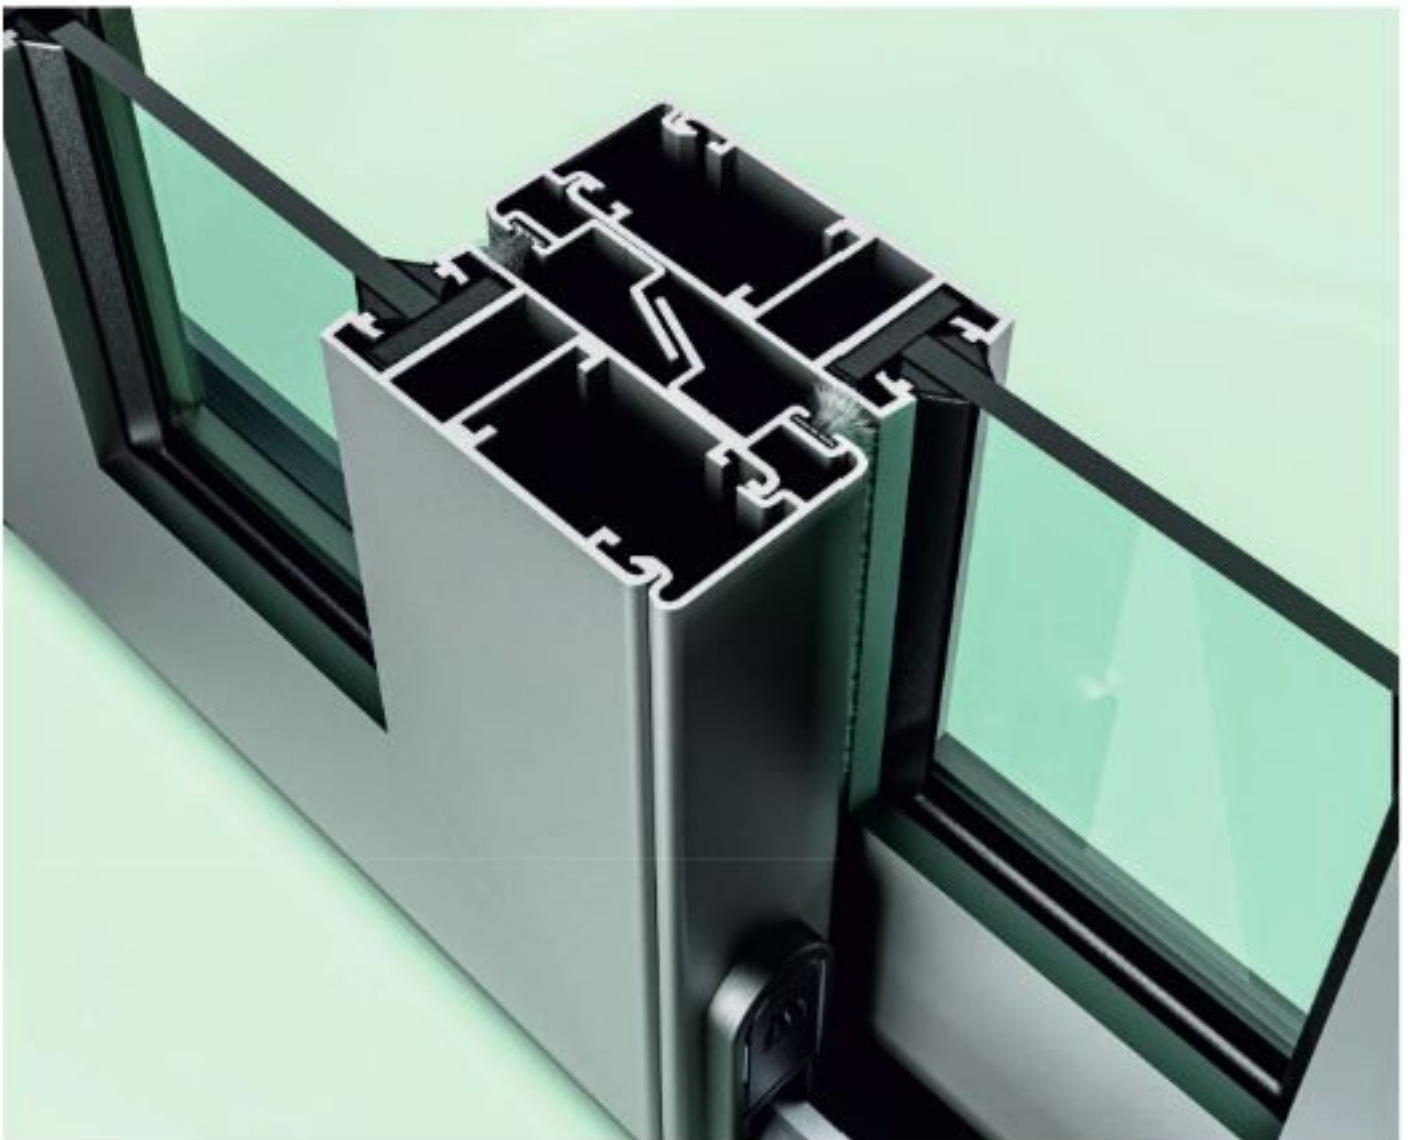

2208

 Antilift Handle
 ₹ 7.25

2211

 Inter Lock Guide
 ₹ 7.25

2212

 Shutter wins Connector
 ₹ 1.50

25mm x 63mm Sliding Series

Key Features