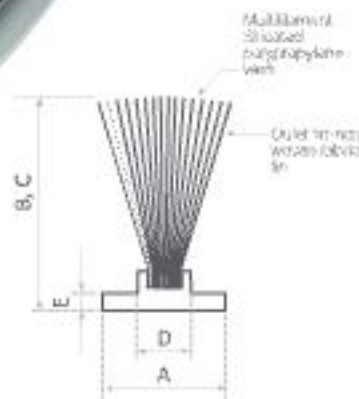

Woolpile 3 FIN EXTRUDED

Our Exclusive Product 3-Fin with Three non-woven fin comes with an extruded base allows for improved vertical fin stabilization and sealer, which assures a tight seal and barrier against air and water infiltration. It also allows for quieter and smoother operation when seal rubs across surfaces.

Technical Specification & Available Sizes

A	B	C	Roll Size	Rate (₹/mtr)
6.8	6	6	250	30.00
6.8	7	7	250	31.00

A X B X C = 6.8 mm X 6 mm x 6 mm
Color : Grey