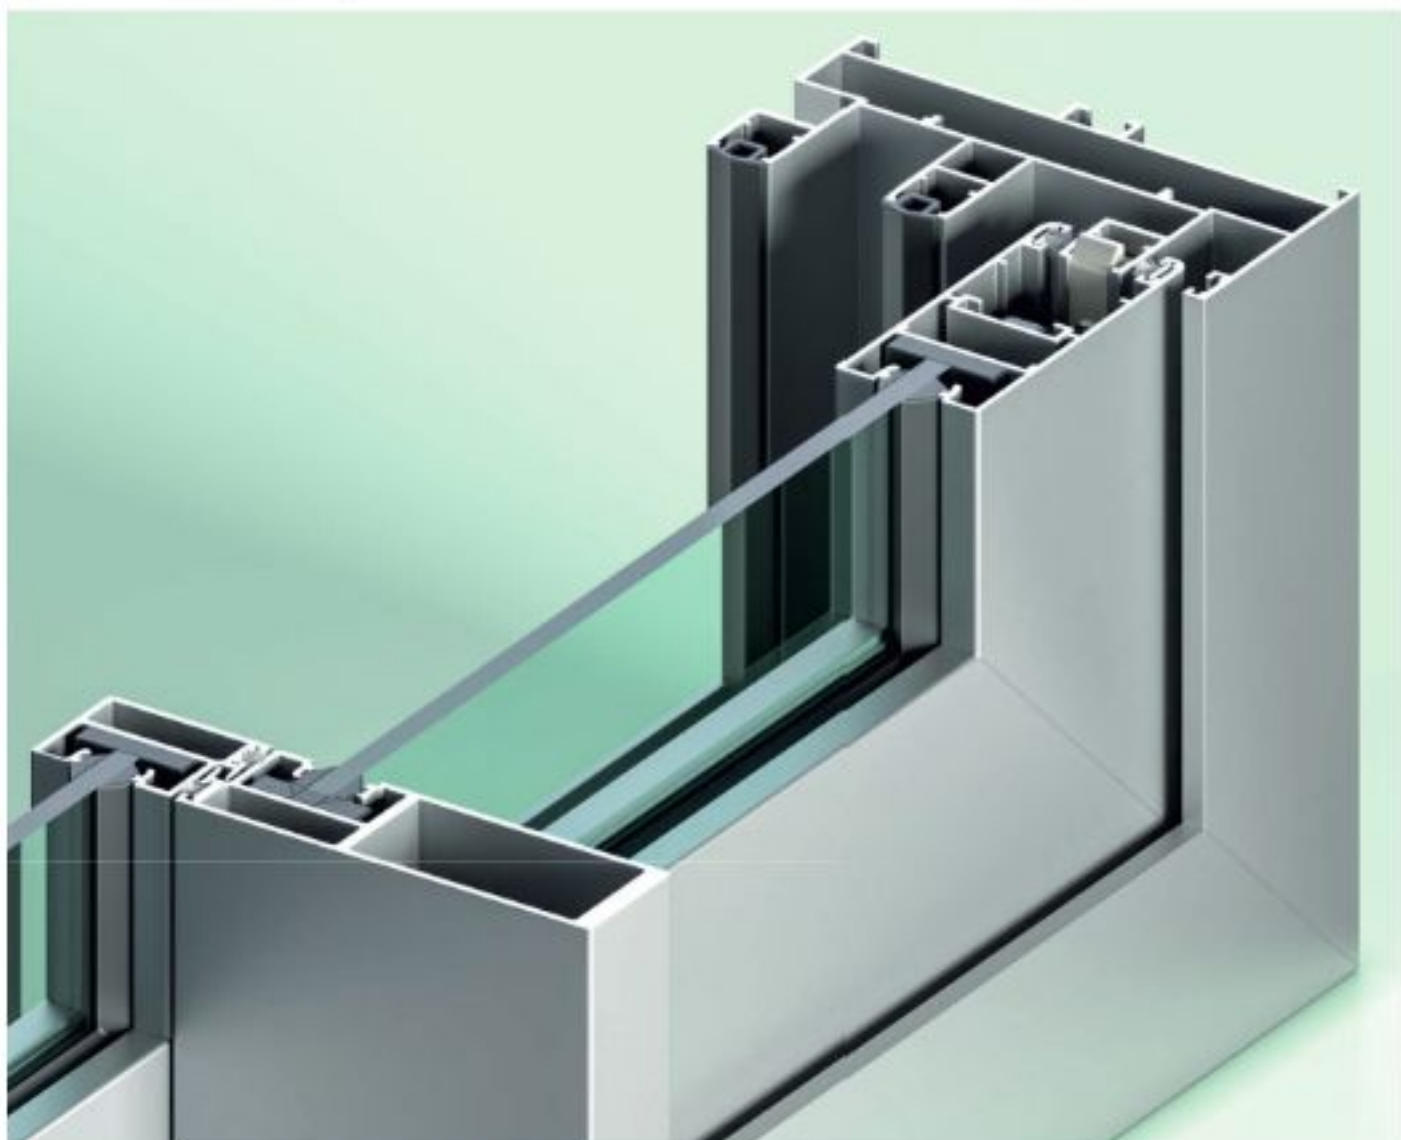

Key Features

- European Design
- Sash Size W1050 x H2200
- Slim interlock with KPA
- Add on SS & Aluminium rail
- Suitable Multipoint Locking System