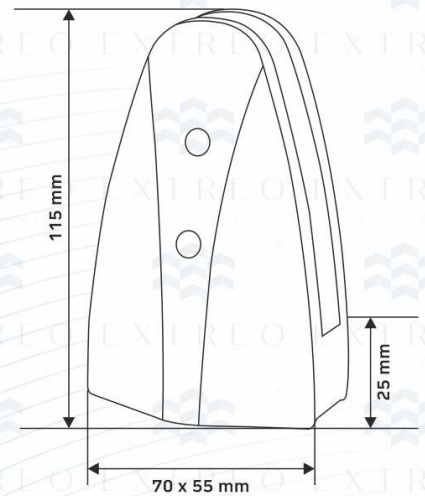

D-Bracket ERB-03

Type	: Bracket System
Use	: Indoor & Outdoor
Material	: Aluminium
Glass	: 12 mm
Height	: 4 Inch
Weight	: 0.480 gm.
Finish	: Grey, Wooden, Black Coating Finish

Price	Mill Finish
	₹ 480
	Coating Finish
	₹ 550
	Wood Finish
	₹ 725

EXTREO
LIVE. LUXURY.

- Easy installation
- Easy Cleaning
- Light Weight & Higher safety
- Weather proof
- Maintenance free
- 100% Recyclable

Tower Bracket ERB-04

Type	: Bracket System
Use	: Indoor & Outdoor
Material	: Aluminium
Glass	: 12 mm
Height	: 4 Inch
Weight	: 0.380 gm.
Finish	: Grey, Wooden, Black Coating Finish

Round Bracket ERB-05

Type	: Bracket System
Use	: Indoor & Outdoor
Material	: Aluminium
Glass	: 12 mm
Height	: 4 Inch
Weight	: 0.530 gm.
Finish	: Grey, Wooden, Black Coating Finish

Price	Mill Finish
	₹ 620
	Coating Finish
₹ 700	
Wood Finish	
₹ 870	