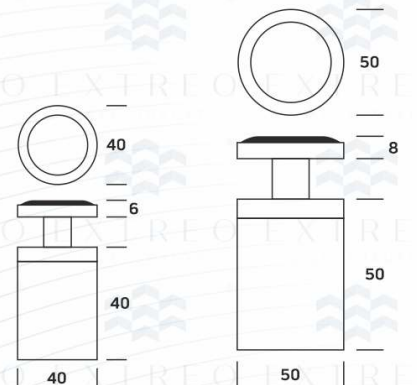

Leaf Bracket ERB-09

Type	: Bracket System
Use	: Indoor & Outdoor
Material	: Aluminium
Glass	: 12 mm
Height	: 6 Inch
Weight	: 0.740 gm.
Finish	: Grey, Wooden, Black Coating Finish

Price	Mill Finish
	₹ 1000
	Coating Finish
₹ 1075	
Wood Finish	
₹ 1250	

EXTREO
LIVE. LUXURY.

- Easy installation
- Easy Cleaning
- Light Weight & Higher safety
- Weather proof
- Maintenance free
- 100% Recyclable

Cell Bracket ERB-10

Type	: Bracket System
Use	: Indoor & Outdoor
Material	: Aluminium
Glass	: 12 mm
Height	: 6 Inch
Weight	: 1.020 gm.
Finish	: Grey, Wooden, Black Coating Finish

Point Bracket ERB-11

- Type : Bracket System
- Use : Indoor & Outdoor
- Material : Aluminium
- Glass : 12 mm
- Size : 38 mm, 50 mm
- Finish : Grey, Wooden, Black Coating Finish

Price	Size	38 mm	50 mm
	Mill Finish	₹ 350	₹ 500
	Coating Finish	₹ 430	₹ 580
	Wood Finish	₹ 500	₹ 650