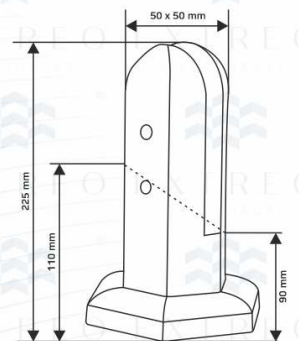

Square Spigot ERS-11

Type : Spigot System
Use : Indoor & Outdoor
Material : Aluminium
Glass : 12 mm
Height : 4 Inch, 6 Inch, 9 Inch
Weight : 1.160 gm.
Finish : Grey, Wooden, Black Coating Finish

Price	Size	4 Inch	6 Inch	9 Inch
	Mill Finish	₹ 625	₹ 900	₹ 1200
	Coating Finish	₹ 750	₹ 1020	₹ 1350
	Wood Finish	₹ 920	₹ 1270	₹ 1570

EXTREO
LIVE. LUXURY.

- Easy installation
- Easy Cleaning
- Light Weight & Higher safety
- Weather proof
- Maintenance free
- 100% Recyclable

Six Part Spigot ERS-12

Type : Spigot System
Use : Indoor & Outdoor
Material : Aluminium
Glass : 12 mm
Height : 4 Inch, 6 Inch, 9 Inch
Weight : 1.160 gm.
Finish : Grey, Wooden, Black Coating Finish

Price	Size	4 Inch	6 Inch	9 Inch
	Mill Finish	₹ 625	₹ 900	₹ 1200
	Coating Finish	₹ 750	₹ 1020	₹ 1350
	Wood Finish	₹ 950	₹ 1270	₹ 1570

EXTREO
LIVE LUXURY.

- Easy installation
- Easy Cleaning
- Light Weight & Higher safety
- Weather proof
- Maintenance free
- 100% Recyclable

Square Plate Spigot ERS-13

Type : Spigot System
Use : Indoor & Outdoor
Material : Aluminium
Glass : 12 mm
Height : 4 Inch, 6 Inch, 9 Inch
Weight : 0.950 gm.
Finish : Grey, Wooden, Black Coating Finish

Price	Size	4 Inch	6 Inch	9 Inch
	Mill Finish	₹ 600	₹ 880	₹ 1300
	Coating Finish	₹ 700	₹ 1050	₹ 1450
	Wood Finish	₹ 880	₹ 1250	₹ 1670