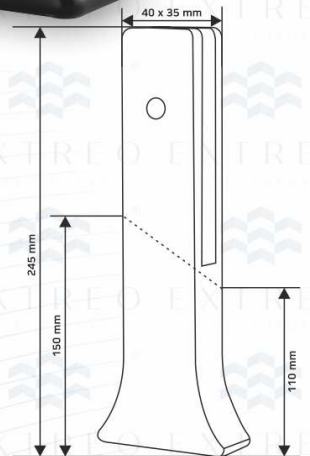

Tower Spigot ERS-23

Type	: Spigot System
Use	: Indoor & Outdoor
Material	: Aluminium
Glass	: 12 mm
Height	: 10 Inch
Weight	: 1.080 gm.
Finish	: Grey, Wooden, Black Coating Finish

Price	Mill Finish
	₹ 1150
	Coating Finish
	₹ 1300
	Wood Finish
	₹ 1520