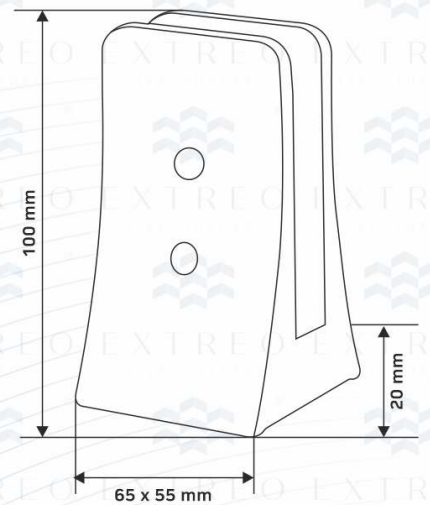

Tower Bracket ERB-04

Type	: Bracket System
Use	: Indoor & Outdoor
Material	: Aluminium
Glass	: 12 mm
Height	: 4 Inch
Weight	: 0.380 gm.
Finish	: Grey, Wooden, Black Coating Finish

Price	Mill Finish
	₹ 450
	Coating Finish
₹ 520	
Wood Finish	
₹ 590