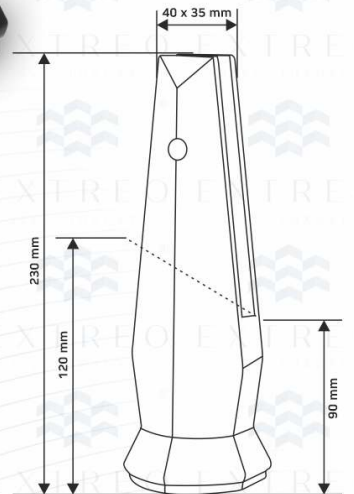

Square Round Spigot ERS-18

- Type : Spigot System
- Use : Indoor & Outdoor
- Material : Aluminium
- Glass : 12 mm
- Size : 5 Inch, 9 Inch
- Weight : 0.940 gm.
- Finish : Grey, Wooden, Black Coating Finish

Small Oval Spigot ERS-19

Type : Spigot System
 Use : Indoor & Outdoor
 Material : Aluminium
 Glass : 12 mm
 Height : 4 Inch, 6 Inch, 9 Inch
 Weight : 0.710 gm.
 Finish : Grey, Wooden, Black Coating Finish

Price	Size	4 Inch	6 Inch	9 Inch
	Mill Finish	₹ 500	₹ 700	₹ 950
	Coating Finish	₹ 620	₹ 820	₹ 1125
	Wood Finish	₹ 700	₹ 1000	₹ 1325

EXTREO
LIVE. LUXURY.

- Easy installation
- Easy Cleaning
- Light Weight & Higher safety
- Weather proof
- Maintenance free
- 100% Recyclable

Galaxy Spigot ERS-20

Type	: Spigot System
Use	: Indoor & Outdoor
Material	: Aluminium
Glass	: 12 mm
Height	: 9 Inch
Weight	: 1.200 gm.
Finish	: Grey, Wooden, Black Coating Finish

Price	Mill Finish
	₹ 1200
	Coating Finish
₹ 1350	
Wood Finish	
₹ 1570	