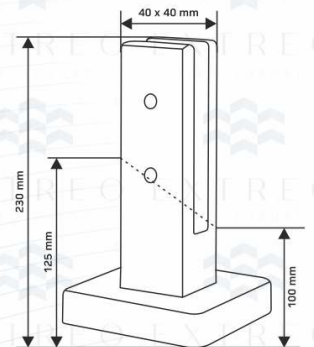

Square Spigot ERS-11

Type : Spigot System
Use : Indoor & Outdoor
Material : Aluminium
Glass : 12 mm
Height : 4 Inch, 6 Inch, 9 Inch
Weight : 1.160 gm.
Finish : Grey, Wooden, Black Coating Finish

Price	Size	4 Inch	6 Inch	9 Inch
	Mill Finish	₹ 625	₹ 900	₹ 1200
	Coating Finish	₹ 750	₹ 1020	₹ 1350
	Wood Finish	₹ 920	₹ 1270	₹ 1570

EXTREO
LIVE. LUXURY.

- Easy installation
- Easy Cleaning
- Light Weight & Higher safety
- Weather proof
- Maintenance free
- 100% Recyclable

Six Part Spigot ERS-12

Type : Spigot System
Use : Indoor & Outdoor
Material : Aluminium
Glass : 12 mm
Height : 4 Inch, 6 Inch, 9 Inch
Weight : 1.160 gm.
Finish : Grey, Wooden, Black Coating Finish

Price	Size	4 Inch	6 Inch	9 Inch
	Mill Finish	₹ 625	₹ 900	₹ 1200
	Coating Finish	₹ 750	₹ 1020	₹ 1350
	Wood Finish	₹ 950	₹ 1270	₹ 1570

EXTREO
LIVE LUXURY.

- Easy installation
- Easy Cleaning
- Light Weight & Higher safety
- Weather proof
- Maintenance free
- 100% Recyclable

Square Plate Spigot ERS-13

Type : Spigot System
Use : Indoor & Outdoor
Material : Aluminium
Glass : 12 mm
Height : 4 Inch, 6 Inch, 9 Inch
Weight : 0.950 gm.
Finish : Grey, Wooden, Black Coating Finish

Price	Size	4 Inch	6 Inch	9 Inch
	Mill Finish	₹ 600	₹ 880	₹ 1300
	Coating Finish	₹ 700	₹ 1050	₹ 1450
	Wood Finish	₹ 880	₹ 1250	₹ 1670