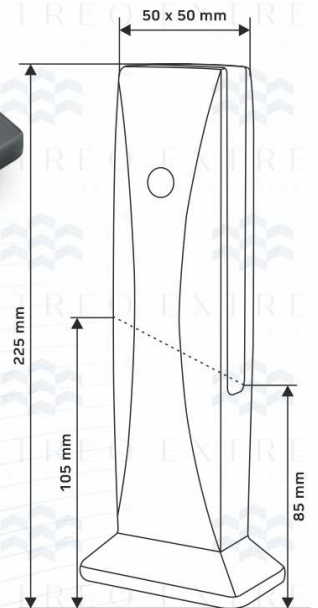

EXTREO
LIVE LUXURY.

- Easy installation
- Easy Cleaning
- Light Weight & Higher safety
- Weather proof
- Maintenance free
- 100% Recyclable

Alligator Spigot ERS-03

Type	: Spigot System
Use	: Indoor & Outdoor
Material	: Aluminium
Glass	: 12 mm
Height	: 9 Inch
Weight	: 0.980 gm.
Finish	: Grey, Wooden, Black Coating Finish

Price	Mill Finish
	₹ 1200
	Coating Finish
₹ 1350	
Wood Finish	
₹ 1570