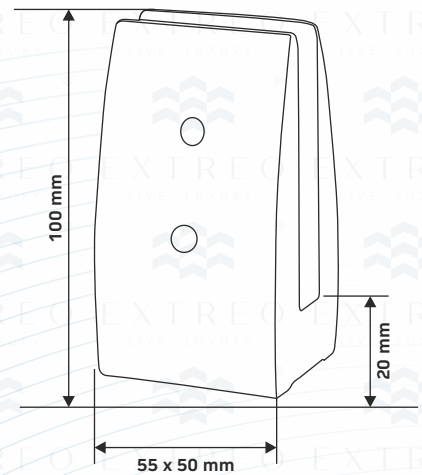

Pyramid Bracket ERB-01

Type	: Bracket System
Use	: Indoor & Outdoor
Material	: Aluminium
Glass	: 12 mm
Size	: 4 Inch, 6 Inch
Weight	: 0.440 gm.
Finish	: Grey, Wooden, Black Coating Finish

Price	Size	4 Inch
	Mill Finish	₹ 580
	Coating Finish	₹ 650
	Wood Finish	₹ 830

EXTREO
LIVE LUXURY.

- Easy installation
- Easy Cleaning
- Light Weight & Higher safety
- Weather proof
- Maintenance free
- 100% Recyclable

Kite Bracket ERB-02

Type	: Bracket System
Use	: Indoor & Outdoor
Material	: Aluminium
Glass	: 12 mm
Height	: 6 Inch
Weight	: 0.360 gm.
Finish	: Grey, Wooden, Black Coating Finish

D-Bracket ERB-03

Type	: Bracket System
Use	: Indoor & Outdoor
Material	: Aluminium
Glass	: 12 mm
Height	: 4 Inch
Weight	: 0.480 gm.
Finish	: Grey, Wooden, Black Coating Finish

Price	Mill Finish
	₹ 480
	Coating Finish
	₹ 550
	Wood Finish
	₹ 725