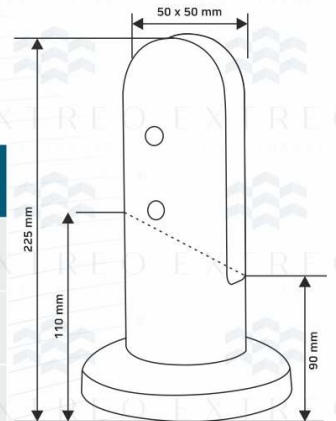

Round Spigot ERS-10

Type : Spigot System
Use : Indoor & Outdoor
Material : Aluminium
Glass : 12 mm
Height : 4 Inch, 6 Inch, 9 Inch
Weight : 0.950 gm.
Finish : Grey, Wooden, Black Coating Finish

Price	Size	4 Inch	6 Inch	9 Inch
	Mill Finish	₹ 625	₹ 900	₹ 1200
	Coating Finish	₹ 750	₹ 1020	₹ 1350
	Wood Finish	₹ 920	₹ 1270	₹ 1570