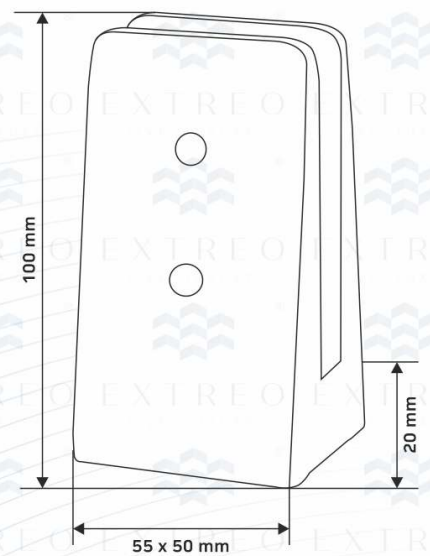

V-Bracket ERB-06

Type	: Bracket System
Use	: Indoor & Outdoor
Material	: Aluminium
Glass	: 12 mm
Height	: 4 Inch
Weight	: 0.400 gm.
Finish	: Grey, Wooden, Black Coating Finish

Price	Mill Finish
	₹ 450
	Coating Finish
₹ 520	
Wood Finish	
₹ 590