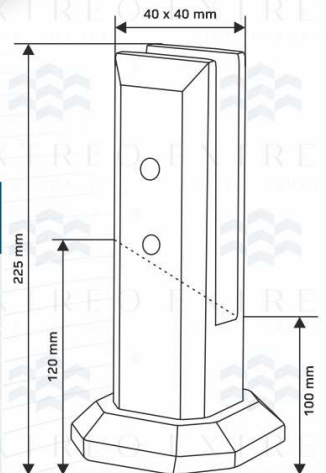

40 X 40 Square Spigot ERS-08

Type : Spigot System
Use : Indoor & Outdoor
Material : Aluminium
Glass : 12 mm
Height : 4 Inch, 6 Inch, 9 Inch
Weight : 0.720 gm.
Finish : Grey, Wooden, Black Coating Finish

Price	Size	4 Inch	6 Inch	9 Inch
	Mill Finish	₹ 500	₹ 700	₹ 930
	Coating Finish	₹ 620	₹ 820	₹ 1100
	Wood Finish	₹ 700	₹ 1000	₹ 1300