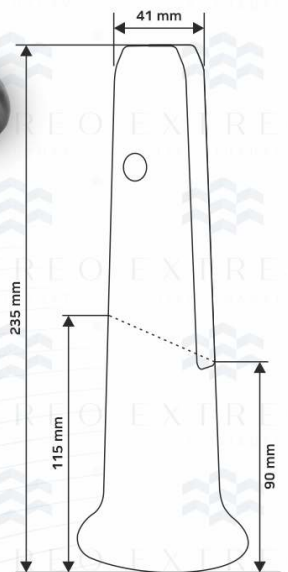

EXTREO
LIVE. LUXURY.

- Easy installation
- Easy Cleaning
- Light Weight & Higher safety
- Weather proof
- Maintenance free
- 100% Recyclable

Taper Round Spigot ERS-04

Type	: Spigot System
Use	: Indoor & Outdoor
Material	: Aluminium
Glass	: 12 mm
Height	: 9 Inch
Weight	: 0.950 gm.
Finish	: Grey, Wooden, Black Coating Finish

Price	Mill Finish
	₹ 1200
	Coating Finish
₹ 1350	
Wood Finish	
₹ 1570