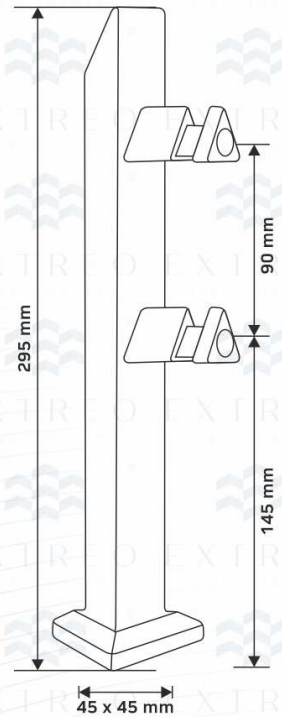

Round F-Bracket EFB-04

Type	: Bracket System
Use	: Indoor & Outdoor
Material	: Aluminium
Glass	: 12 mm
Height	: 11.5 Inch
Weight	: 0.500 gm.
Finish	: Grey, Wooden, Black Coating Finish

Price	Mill Finish
	₹ 680
	Coating Finish
₹ 850	
Wood Finish	
₹ 1050	

EXTREO
LIVE. LUXURY.

- Easy installation
- Easy Cleaning
- Light Weight & Higher safety
- Weather proof
- Maintenance free
- 100% Recyclable

Triangle F-Bracket EFB-04

Type	: Bracket System
Use	: Indoor & Outdoor
Material	: Aluminium
Glass	: 12 mm
Height	: 11.5 Inch
Weight	: 0.630 gm.
Finish	: Grey, Wooden, Black Coating Finish