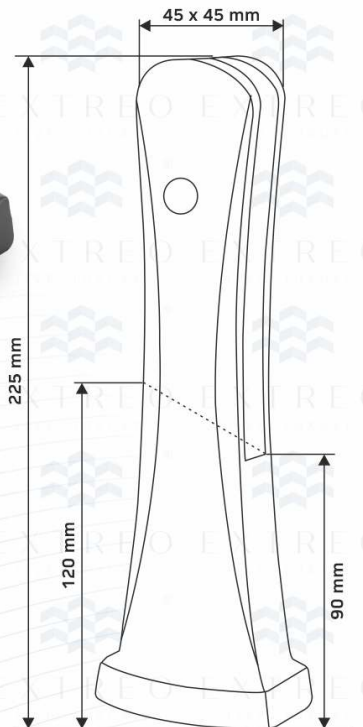

Round F-Bracket EFB-04

Type	: Bracket System
Use	: Indoor & Outdoor
Material	: Aluminium
Glass	: 12 mm
Height	: 11.5 Inch
Weight	: 0.500 gm.
Finish	: Grey, Wooden, Black Coating Finish

Price	Mill Finish
	₹ 680
	Coating Finish
₹ 850	
Wood Finish	
₹ 1050	

Heavy Square F-Bracket EFB-05

Type	: Bracket System
Use	: Indoor & Outdoor
Material	: Aluminium
Glass	: 12 mm
Height	: 9 Inch
Weight	: 1.120 gm.
Finish	: Grey, Wooden, Black Coating Finish

Price	Mill Finish
	₹ 1350
	Coating Finish
₹ 1500	
Wood Finish	
₹ 1720	

EXTREO
LIVE LUXURY.

- Easy installation
- Easy Cleaning
- Light Weight & Higher safety
- Weather proof
- Maintenance free
- 100% Recyclable

Trophy Spigot ERS-01

- Type : Spigot System
- Use : Indoor & Outdoor
- Material : Aluminium
- Glass : 12 mm
- Height : 9 Inch
- Weight : 0.850 gm.
- Finish : Grey, Wooden, Black Coating Finish