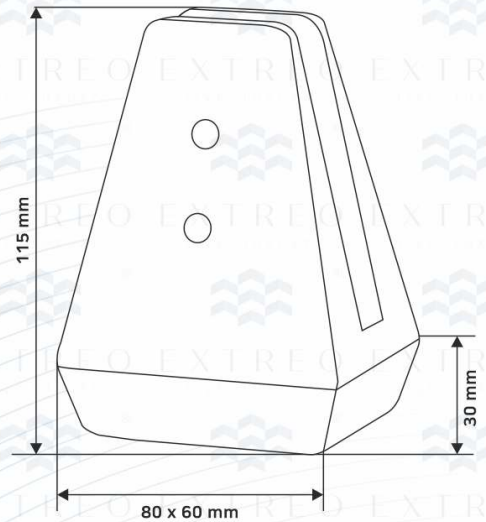

EXTREO
LIVE. LUXURY.

- Easy installation
- Easy Cleaning
- Light Weight & Higher safety
- Weather proof
- Maintenance free
- 100% Recyclable

V-Bracket ERB-06

Type	: Bracket System
Use	: Indoor & Outdoor
Material	: Aluminium
Glass	: 12 mm
Height	: 4 Inch
Weight	: 0.400 gm.
Finish	: Grey, Wooden, Black Coating Finish

Diamond Bracket ERB-07

Type	: Bracket System
Use	: Indoor & Outdoor
Material	: Aluminium
Glass	: 12 mm
Height	: 4 Inch
Weight	: 0.700 gm.
Finish	: Grey, Wooden, Black Coating Finish

Price	Mill Finish
	₹ 670
	Coating Finish
₹ 720	
Wood Finish	
₹ 900	