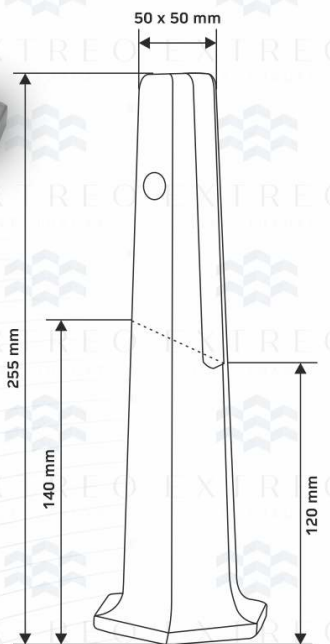

Square Plate Spigot ERS-13

Type : Spigot System
Use : Indoor & Outdoor
Material : Aluminium
Glass : 12 mm
Height : 4 Inch, 6 Inch, 9 Inch
Weight : 0.950 gm.
Finish : Grey, Wooden, Black Coating Finish

Price	Size	4 Inch	6 Inch	9 Inch
	Mill Finish	₹ 600	₹ 880	₹ 1300
	Coating Finish	₹ 700	₹ 1050	₹ 1450
	Wood Finish	₹ 880	₹ 1250	₹ 1670

Price	Size	6 Inch	9 Inch
	Mill Finish	₹ 880	₹ 1250
	Coating Finish	₹ 1000	₹ 1425
	Wood Finish	₹ 1250	₹ 1625

EXTREO
LIVE LUXURY.

- Easy installation
- Easy Cleaning
- Light Weight & Higher safety
- Weather proof
- Maintenance free
- 100% Recyclable

Square Tower Spigot ERS-15

Type	: Spigot System
Use	: Indoor & Outdoor
Material	: Aluminium
Glass	: 12 mm
Height	: 6 Inch, 10 Inch
Weight	: 1.050 gm.
Finish	: Grey, Wooden, Black Coating Finish

Price	Size	6 Inch	9 Inch
	Mill Finish	₹ 880	₹ 1250
	Coating Finish	₹ 1000	₹ 1425
	Wood Finish	₹ 1250	₹ 1625

EXTREO
LIVE LUXURY.

- Easy installation
- Easy Cleaning
- Light Weight & Higher safety
- Weather proof
- Maintenance free
- 100% Recyclable

Hexa Tower Spigot ERS-16

Type	: Spigot System
Use	: Indoor & Outdoor
Material	: Aluminium
Glass	: 12 mm
Height	: 6 Inch, 10 Inch
Weight	: 0.880 gm.
Finish	: Grey, Wooden, Black Coating Finish