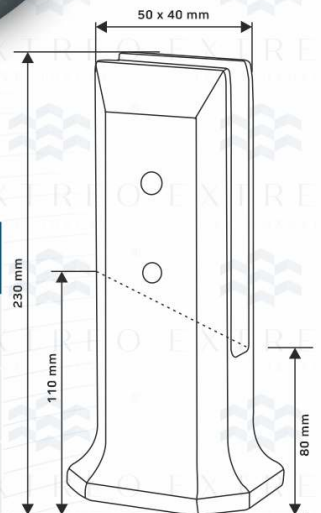

50 X 40 Square Spigot ERS-07

Type : Spigot System
Use : Indoor & Outdoor
Material : Aluminium
Glass : 12 mm
Height : 4 Inch, 6 Inch, 9 Inch
Weight : 0.840 gm.
Finish : Grey, Wooden, Black Coating Finish

Price	Size	4 Inch	6 Inch	9 Inch
	Mill Finish	₹ 500	₹ 700	₹ 1030
	Coating Finish	₹ 580	₹ 800	₹ 1200
	Wood Finish	₹ 750	₹ 950	₹ 1370