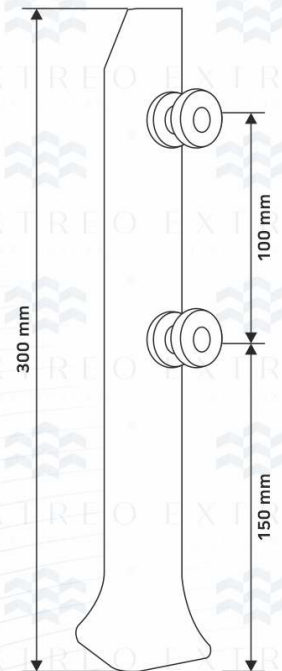

F-Bracket EFB-01

Type	: Bracket System
Use	: Indoor & Outdoor
Material	: Aluminium
Glass	: 12 mm
Height	: 10 Inch
Weight	: 0.630 gm.
Finish	: Grey, Wooden, Black Coating Finish

Price	Mill Finish
	₹ 800
	Coating Finish
₹ 1000	
Wood Finish	
₹ 1200	

EXTREO
LIVE. LUXURY.

Six Part Bracket EFB-02

Type	: Bracket System
Use	: Indoor & Outdoor
Material	: Aluminium
Glass	: 12 mm
Height	: 11.5 Inch
Weight	: 0.520 gm.
Finish	: Grey, Wooden, Black Coating

Price	Mill Finish	₹ 680
	Coating Finish	₹ 850
	Wood Finish	₹ 1050