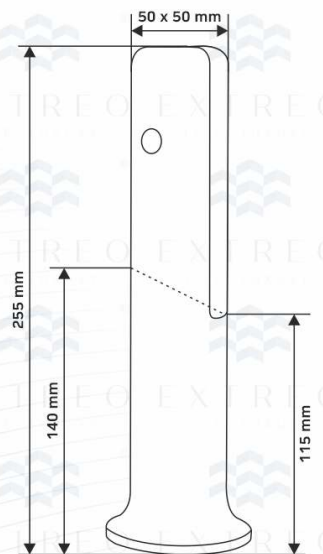

Square Plate Spigot ERS-13

Type : Spigot System
Use : Indoor & Outdoor
Material : Aluminium
Glass : 12 mm
Height : 4 Inch, 6 Inch, 9 Inch
Weight : 0.950 gm.
Finish : Grey, Wooden, Black Coating Finish

Price	Size	4 Inch	6 Inch	9 Inch
	Mill Finish	₹ 600	₹ 880	₹ 1300
	Coating Finish	₹ 700	₹ 1050	₹ 1450
	Wood Finish	₹ 880	₹ 1250	₹ 1670

EXTREO
LIVE LUXURY.

- Easy installation
- Easy Cleaning
- Light Weight & Higher safety
- Weather proof
- Maintenance free
- 100% Recyclable

New Round Spigot ERS-14

Type : Spigot System
 Use : Indoor & Outdoor
 Material : Aluminium
 Glass : 12 mm
 Height : 6 Inch, 10 Inch
 Weight : 1.050 gm.
 Finish : Grey, Wooden, Black Coating Finish

Price	Size	6 Inch	9 Inch
	Mill Finish	₹ 880	₹ 1250
	Coating Finish	₹ 1000	₹ 1425
	Wood Finish	₹ 1250	₹ 1625

EXTREO
LIVE LUXURY.

- Easy installation
- Easy Cleaning
- Light Weight & Higher safety
- Weather proof
- Maintenance free
- 100% Recyclable

Square Tower Spigot ERS-15

Type	: Spigot System
Use	: Indoor & Outdoor
Material	: Aluminium
Glass	: 12 mm
Height	: 6 Inch, 10 Inch
Weight	: 1.050 gm.
Finish	: Grey, Wooden, Black Coating Finish

Price	Size	6 Inch	9 Inch
	Mill Finish	₹ 880	₹ 1250
	Coating Finish	₹ 1000	₹ 1425
	Wood Finish	₹ 1250	₹ 1625