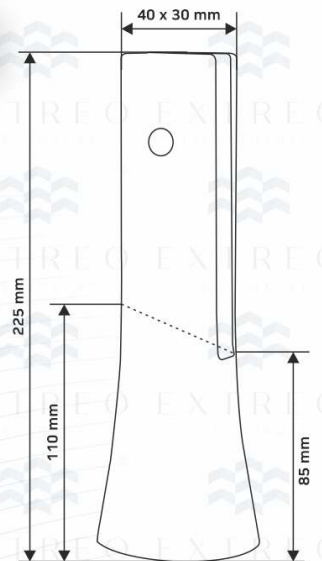

Square Round Spigot ERS-18

- Type : Spigot System
- Use : Indoor & Outdoor
- Material : Aluminium
- Glass : 12 mm
- Size : 5 Inch, 9 Inch
- Weight : 0.940 gm.
- Finish : Grey, Wooden, Black Coating Finish

Price	Size	5 Inch	6 Inch
	Mill Finish	₹ 750	₹ 1150
	Coating Finish	₹ 900	₹ 1320
	Wood Finish	₹ 1120	₹ 1525