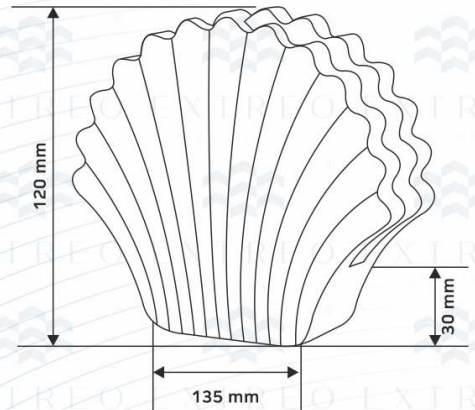

Cell Bracket ERB-10

Type	: Bracket System
Use	: Indoor & Outdoor
Material	: Aluminium
Glass	: 12 mm
Height	: 6 Inch
Weight	: 1.020 gm.
Finish	: Grey, Wooden, Black Coating Finish

Price	Mill Finish
	₹ 1250
	Coating Finish
₹ 1330	
Wood Finish	
₹ 1500