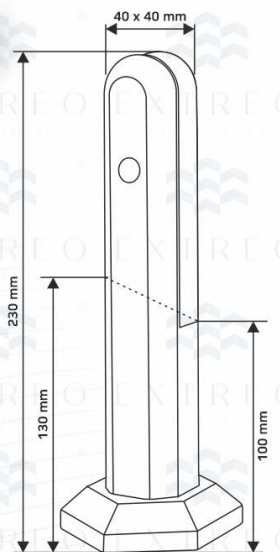

Taper Round Spigot ERS-04

Type	: Spigot System
Use	: Indoor & Outdoor
Material	: Aluminium
Glass	: 12 mm
Height	: 9 Inch
Weight	: 0.950 gm.
Finish	: Grey, Wooden, Black Coating Finish

Price	Mill Finish
	₹ 1200
	Coating Finish
₹ 1350	
Wood Finish	
₹ 1570	

EXTREO
LIVE LUXURY.

- Easy installation
- Easy Cleaning
- Light Weight & Higher safety
- Weather proof
- Maintenance free
- 100% Recyclable

Hexa Plate Spigot ERS-05

Type : Spigot System
Use : Indoor & Outdoor
Material : Aluminium
Glass : 12 mm
Height : 4 Inch, 6 Inch, 9 Inch
Weight : 0.700 gm.
Finish : Grey, Wooden, Black Coating Finish

Diamond Spigot ERS-06

Type	: Spigot System
Use	: Indoor & Outdoor
Material	: Aluminium
Glass	: 12 mm
Height	: 6 Inch, 9 Inch
Weight	: 0.790 gm.
Finish	: Grey, Wooden, Black Coating Finish

Price	Size	6 Inch	9 Inch
	Mill Finish	₹ 750	₹ 1000
	Coating Finish	₹ 900	₹ 1180
	Wood Finish	₹ 1120	₹ 1375