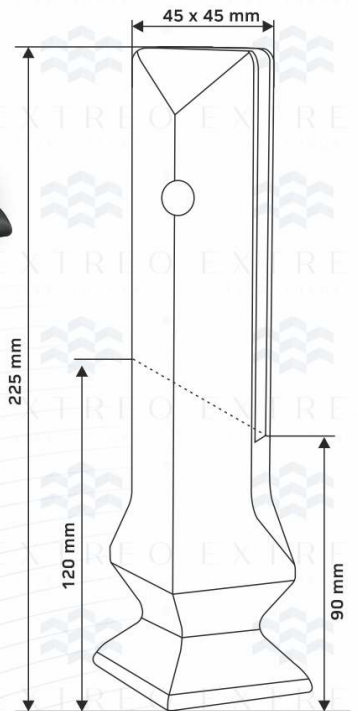

EXTREO
LIVE. LUXURY.

- Easy installation
- Easy Cleaning
- Light Weight & Higher safety
- Weather proof
- Maintenance free
- 100% Recyclable

Triangle Spigot ERS-02

Type	: Spigot System
Use	: Indoor & Outdoor
Material	: Aluminium
Glass	: 12 mm
Height	: 9 Inch
Weight	: 1.000 gm.
Finish	: Grey, Wooden, Black Coating Finish

Price	Mill Finish
	₹ 1150
	Coating Finish
₹ 1300	
Wood Finish	
₹ 1520