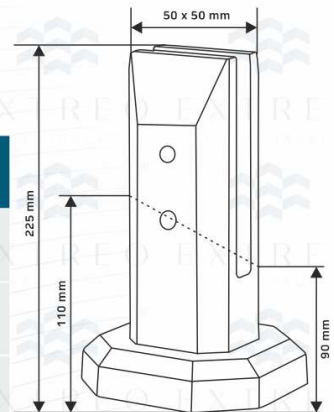

EXTREO
LIVE LUXURY.

- Easy installation
- Easy Cleaning
- Light Weight & Higher safety
- Weather proof
- Maintenance free
- 100% Recyclable

Round Spigot ERS-10

Type : Spigot System
Use : Indoor & Outdoor
Material : Aluminium
Glass : 12 mm
Height : 4 Inch, 6 Inch, 9 Inch
Weight : 0.950 gm.
Finish : Grey, Wooden, Black Coating Finish

Price	Size	4 Inch	6 Inch	9 Inch
	Mill Finish	₹ 625	₹ 900	₹ 1200
	Coating Finish	₹ 750	₹ 1020	₹ 1350
	Wood Finish	₹ 920	₹ 1270	₹ 1570

EXTREO
LIVE. LUXURY.

- Easy installation
- Easy Cleaning
- Light Weight & Higher safety
- Weather proof
- Maintenance free
- 100% Recyclable

Square Spigot ERS-11

Type : Spigot System
Use : Indoor & Outdoor
Material : Aluminium
Glass : 12 mm
Height : 4 Inch, 6 Inch, 9 Inch
Weight : 1.160 gm.
Finish : Grey, Wooden, Black Coating Finish

Price	Size	4 Inch	6 Inch	9 Inch
	Mill Finish	₹ 625	₹ 900	₹ 1200
	Coating Finish	₹ 750	₹ 1020	₹ 1350
	Wood Finish	₹ 920	₹ 1270	₹ 1570

EXTREO
LIVE. LUXURY.

- Easy installation
- Easy Cleaning
- Light Weight & Higher safety
- Weather proof
- Maintenance free
- 100% Recyclable

Six Part Spigot ERS-12

Type : Spigot System
Use : Indoor & Outdoor
Material : Aluminium
Glass : 12 mm
Height : 4 Inch, 6 Inch, 9 Inch
Weight : 1.160 gm.
Finish : Grey, Wooden, Black Coating Finish