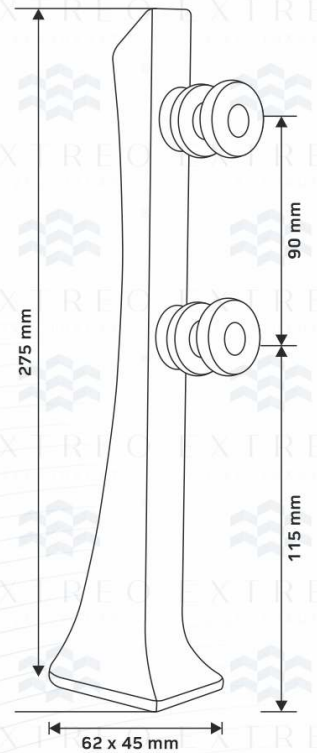

F-Bracket EFB-01

Type	: Bracket System
Use	: Indoor & Outdoor
Material	: Aluminium
Glass	: 12 mm
Height	: 10 Inch
Weight	: 0.630 gm.
Finish	: Grey, Wooden, Black Coating Finish

Price	Mill Finish
	₹ 800
	Coating Finish
₹ 1000	
Wood Finish	
₹ 1200	

EXTREO
LIVE. LUXURY.

Six Part Bracket EFB-02

Type	: Bracket System
Use	: Indoor & Outdoor
Material	: Aluminium
Glass	: 12 mm
Height	: 11.5 Inch
Weight	: 0.520 gm.
Finish	: Grey, Wooden, Black Coating

Price	Mill Finish	₹ 680
	Coating Finish	₹ 850
	Wood Finish	₹ 1050

EXTREO
LIVE. LUXURY.

- Easy installation
- Easy Cleaning
- Light Weight & Higher safety
- Weather proof
- Maintenance free
- 100% Recyclable

Radius F-Bracket EFB-03

Type	: Bracket System
Use	: Indoor & Outdoor
Material	: Aluminium
Glass	: 12 mm
Height	: 11 Inch
Weight	: 0.600 gm.
Finish	: Grey, Wooden, Black Coating Finish