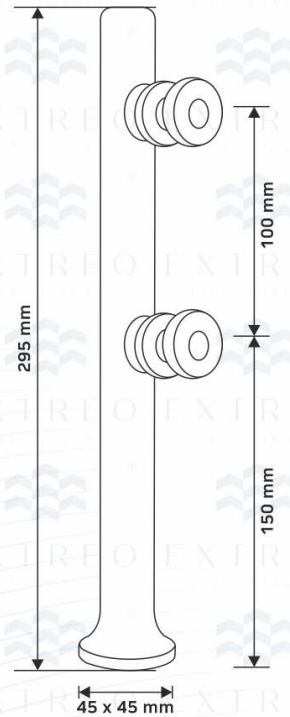

F-Bracket EFB-01

Type	: Bracket System
Use	: Indoor & Outdoor
Material	: Aluminium
Glass	: 12 mm
Height	: 10 Inch
Weight	: 0.630 gm.
Finish	: Grey, Wooden, Black Coating Finish

Price	Mill Finish
	₹ 800
	Coating Finish
₹ 1000	
Wood Finish	
₹ 1200	

EXTREO
LIVE. LUXURY.

Six Part Bracket EFB-02

Type	: Bracket System
Use	: Indoor & Outdoor
Material	: Aluminium
Glass	: 12 mm
Height	: 11.5 Inch
Weight	: 0.520 gm.
Finish	: Grey, Wooden, Black Coating

Price	Mill Finish	₹ 680
	Coating Finish	₹ 850
	Wood Finish	₹ 1050

EXTREO
LIVE. LUXURY.

- Easy installation
- Easy Cleaning
- Light Weight & Higher safety
- Weather proof
- Maintenance free
- 100% Recyclable

Radius F-Bracket EFB-03

Type	: Bracket System
Use	: Indoor & Outdoor
Material	: Aluminium
Glass	: 12 mm
Height	: 11 Inch
Weight	: 0.600 gm.
Finish	: Grey, Wooden, Black Coating Finish

Round F-Bracket EFB-04

Type	: Bracket System
Use	: Indoor & Outdoor
Material	: Aluminium
Glass	: 12 mm
Height	: 11.5 Inch
Weight	: 0.500 gm.
Finish	: Grey, Wooden, Black Coating Finish

Price	Mill Finish
	₹ 680
	Coating Finish
₹ 850	
Wood Finish	
₹ 1050	