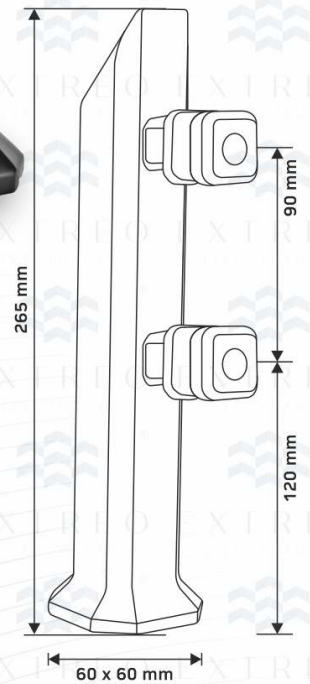

Round F-Bracket EFB-04

Type	: Bracket System
Use	: Indoor & Outdoor
Material	: Aluminium
Glass	: 12 mm
Height	: 11.5 Inch
Weight	: 0.500 gm.
Finish	: Grey, Wooden, Black Coating Finish

Price	Mill Finish
	₹ 680
	Coating Finish
₹ 850	
Wood Finish	
₹ 1050	

EXTREO
LIVE. LUXURY.

- Easy installation
- Easy Cleaning
- Light Weight & Higher safety
- Weather proof
- Maintenance free
- 100% Recyclable

Triangle F-Bracket EFB-04

Type	: Bracket System
Use	: Indoor & Outdoor
Material	: Aluminium
Glass	: 12 mm
Height	: 11.5 Inch
Weight	: 0.630 gm.
Finish	: Grey, Wooden, Black Coating Finish

Heavy Square F-Bracket EFB-05

Type	: Bracket System
Use	: Indoor & Outdoor
Material	: Aluminium
Glass	: 12 mm
Height	: 9 Inch
Weight	: 1.120 gm.
Finish	: Grey, Wooden, Black Coating Finish

Price	Mill Finish
	₹ 1350
	Coating Finish
₹ 1500	
Wood Finish	
₹ 1720	