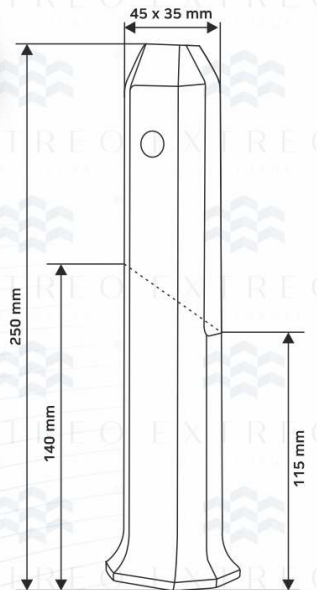

Square Tower Spigot ERS-15

Type	: Spigot System
Use	: Indoor & Outdoor
Material	: Aluminium
Glass	: 12 mm
Height	: 6 Inch, 10 Inch
Weight	: 1.050 gm.
Finish	: Grey, Wooden, Black Coating Finish

Price	Size	6 Inch	9 Inch
	Mill Finish	₹ 880	₹ 1250
	Coating Finish	₹ 1000	₹ 1425
	Wood Finish	₹ 1250	₹ 1625

EXTREO
LIVE LUXURY.

- Easy installation
- Easy Cleaning
- Light Weight & Higher safety
- Weather proof
- Maintenance free
- 100% Recyclable

Hexa Tower Spigot ERS-16

Type	: Spigot System
Use	: Indoor & Outdoor
Material	: Aluminium
Glass	: 12 mm
Height	: 6 Inch, 10 Inch
Weight	: 0.880 gm.
Finish	: Grey, Wooden, Black Coating Finish

Rocket Spigot ERS-17

Type : Spigot System
 Use : Indoor & Outdoor
 Material : Aluminium
 Glass : 12 mm
 Height : 4 Inch, 6 Inch, 10 Inch
 Weight : 0.670 gm.
 Finish : Grey, Wooden, Black Coating Finish