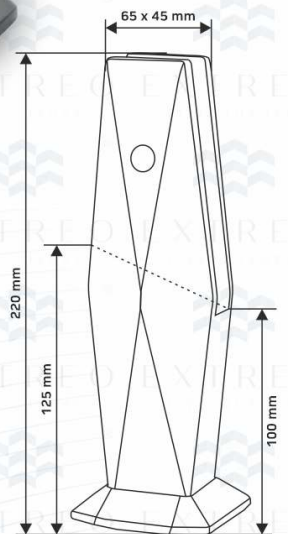

Taper Round Spigot ERS-04

Type	: Spigot System
Use	: Indoor & Outdoor
Material	: Aluminium
Glass	: 12 mm
Height	: 9 Inch
Weight	: 0.950 gm.
Finish	: Grey, Wooden, Black Coating Finish

Price	Mill Finish
	₹ 1200
	Coating Finish
₹ 1350	
Wood Finish	
₹ 1570	

EXTREO
LIVE LUXURY.

- Easy installation
- Easy Cleaning
- Light Weight & Higher safety
- Weather proof
- Maintenance free
- 100% Recyclable

Hexa Plate Spigot ERS-05

Type : Spigot System
Use : Indoor & Outdoor
Material : Aluminium
Glass : 12 mm
Height : 4 Inch, 6 Inch, 9 Inch
Weight : 0.700 gm.
Finish : Grey, Wooden, Black Coating Finish

Price	Size	4 Inch	6 Inch	9 Inch
	Mill Finish	₹ 500	₹ 700	₹ 880
	Coating Finish	₹ 620	₹ 820	₹ 1050
	Wood Finish	₹ 700	₹ 1000	₹ 1250

EXTREO
LIVE. LUXURY.

- Easy installation
- Easy Cleaning
- Light Weight & Higher safety
- Weather proof
- Maintenance free
- 100% Recyclable

Diamond Spigot ERS-06

Type	: Spigot System
Use	: Indoor & Outdoor
Material	: Aluminium
Glass	: 12 mm
Height	: 6 Inch, 9 Inch
Weight	: 0.790 gm.
Finish	: Grey, Wooden, Black Coating Finish

Price	Size	6 Inch	9 Inch
	Mill Finish	₹ 750	₹ 1000
	Coating Finish	₹ 900	₹ 1180
	Wood Finish	₹ 1120	₹ 1375