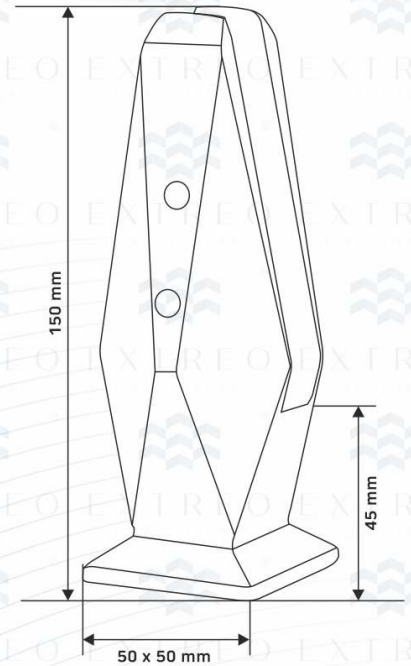

Pyramid Bracket ERB-01

Type	: Bracket System
Use	: Indoor & Outdoor
Material	: Aluminium
Glass	: 12 mm
Size	: 4 Inch, 6 Inch
Weight	: 0.440 gm.
Finish	: Grey, Wooden, Black Coating Finish

Price	Size	4 Inch
	Mill Finish	₹ 580
	Coating Finish	₹ 650
	Wood Finish	₹ 830

EXTREO
LIVE LUXURY.

- Easy installation
- Easy Cleaning
- Light Weight & Higher safety
- Weather proof
- Maintenance free
- 100% Recyclable

Kite Bracket ERB-02

Type	: Bracket System
Use	: Indoor & Outdoor
Material	: Aluminium
Glass	: 12 mm
Height	: 6 Inch
Weight	: 0.360 gm.
Finish	: Grey, Wooden, Black Coating Finish