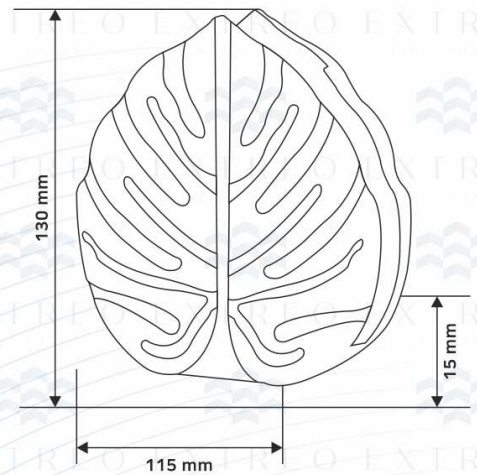

EXTREO
LIVE. LUXURY.

- Easy installation
- Easy Cleaning
- Light Weight & Higher safety
- Weather proof
- Maintenance free
- 100% Recyclable

T-Bracket ERB-08

Type : Bracket System
Use : Indoor & Outdoor
Material : Aluminium
Glass : 12 mm
Height : 4 Inch
Weight : 0.330 gm. / 0.440 GM.
Finish : Grey, Wooden, Black Coating Finish

Price	Size	4 Inch (0.330 gm.)	4 Inch (0.440 gm.)
	Mill Finish	₹ 400	₹ 500
Coating Finish	₹ 480	₹ 550	
Wood Finish	₹ 530	₹ 650	

EXTREO
LIVE. LUXURY.

- Easy installation
- Easy Cleaning
- Light Weight & Higher safety
- Weather proof
- Maintenance free
- 100% Recyclable

Leaf Bracket ERB-09

Type	: Bracket System
Use	: Indoor & Outdoor
Material	: Aluminium
Glass	: 12 mm
Height	: 6 Inch
Weight	: 0.740 gm.
Finish	: Grey, Wooden, Black Coating Finish

Price	Mill Finish
	₹ 1000
	Coating Finish
₹ 1075	
Wood Finish	
₹ 1250	