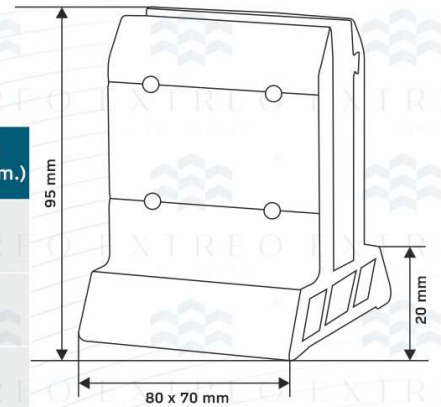

Diamond Bracket ERB-07

Type	: Bracket System
Use	: Indoor & Outdoor
Material	: Aluminium
Glass	: 12 mm
Height	: 4 Inch
Weight	: 0.700 gm.
Finish	: Grey, Wooden, Black Coating Finish

Price	Mill Finish
	₹ 670
	Coating Finish
₹ 720	
Wood Finish	
₹ 900	

EXTREO
LIVE. LUXURY.

- Easy installation
- Easy Cleaning
- Light Weight & Higher safety
- Weather proof
- Maintenance free
- 100% Recyclable

T-Bracket ERB-08

Type : Bracket System
Use : Indoor & Outdoor
Material : Aluminium
Glass : 12 mm
Height : 4 Inch
Weight : 0.330 gm. / 0.440 GM.
Finish : Grey, Wooden, Black Coating Finish

Price	Size	4 Inch (0.330 gm.)	4 Inch (0.440 gm.)
	Mill Finish	₹ 400	₹ 500
Coating Finish	₹ 480	₹ 550	
Wood Finish	₹ 530	₹ 650	

EXTREO
LIVE. LUXURY.

- Easy installation
- Easy Cleaning
- Light Weight & Higher safety
- Weather proof
- Maintenance free
- 100% Recyclable

Leaf Bracket ERB-09

Type	: Bracket System
Use	: Indoor & Outdoor
Material	: Aluminium
Glass	: 12 mm
Height	: 6 Inch
Weight	: 0.740 gm.
Finish	: Grey, Wooden, Black Coating Finish

Price	Mill Finish
	₹ 1000
	Coating Finish
₹ 1075	
Wood Finish	
₹ 1250	