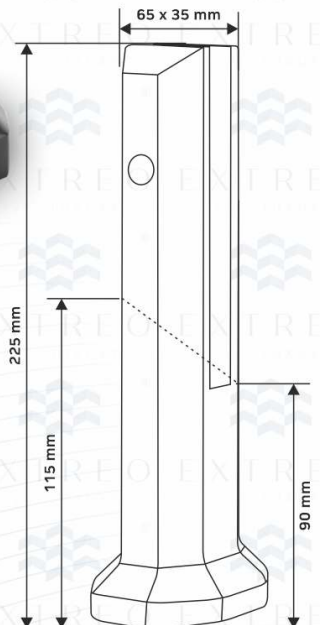

EXTREO
LIVE. LUXURY.

- Easy installation
- Easy Cleaning
- Light Weight & Higher safety
- Weather proof
- Maintenance free
- 100% Recyclable

Long Square Spigot ERS-22

Type	: Spigot System
Use	: Indoor & Outdoor
Material	: Aluminium
Glass	: 12 mm
Height	: 9 Inch
Weight	: 1.080 gm.
Finish	: Grey, Wooden, Black Coating Finish

Price	Mill Finish
	₹ 1150
	Coating Finish
₹ 1300	
Wood Finish	
₹ 1520