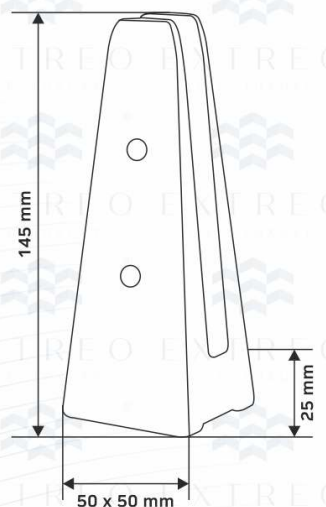

EXTREO
LIVE. LUXURY.

- Easy installation
- Easy Cleaning
- Light Weight & Higher safety
- Weather proof
- Maintenance free
- 100% Recyclable

Tower Spigot ERS-23

Type	: Spigot System
Use	: Indoor & Outdoor
Material	: Aluminium
Glass	: 12 mm
Height	: 10 Inch
Weight	: 1.080 gm.
Finish	: Grey, Wooden, Black Coating Finish

Pyramid Bracket ERB-01

Type	: Bracket System
Use	: Indoor & Outdoor
Material	: Aluminium
Glass	: 12 mm
Size	: 4 Inch, 6 Inch
Weight	: 0.440 gm.
Finish	: Grey, Wooden, Black Coating Finish

Price	Size	4 Inch
	Mill Finish	₹ 580
	Coating Finish	₹ 650
	Wood Finish	₹ 830