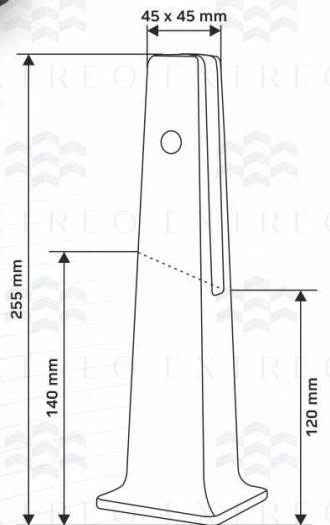

EXTREO
LIVE LUXURY.

- Easy installation
- Easy Cleaning
- Light Weight & Higher safety
- Weather proof
- Maintenance free
- 100% Recyclable

New Round Spigot ERS-14

Type : Spigot System
 Use : Indoor & Outdoor
 Material : Aluminium
 Glass : 12 mm
 Height : 6 Inch, 10 Inch
 Weight : 1.050 gm.
 Finish : Grey, Wooden, Black Coating Finish

Price	Size	6 Inch	9 Inch
	Mill Finish	₹ 880	₹ 1250
	Coating Finish	₹ 1000	₹ 1425
	Wood Finish	₹ 1250	₹ 1625

EXTREO
LIVE LUXURY.

- Easy installation
- Easy Cleaning
- Light Weight & Higher safety
- Weather proof
- Maintenance free
- 100% Recyclable

Square Tower Spigot ERS-15

Type	: Spigot System
Use	: Indoor & Outdoor
Material	: Aluminium
Glass	: 12 mm
Height	: 6 Inch, 10 Inch
Weight	: 1.050 gm.
Finish	: Grey, Wooden, Black Coating Finish

Price	Size	6 Inch	9 Inch
	Mill Finish	₹ 880	₹ 1250
	Coating Finish	₹ 1000	₹ 1425
	Wood Finish	₹ 1250	₹ 1625

EXTREO
LIVE LUXURY.

- Easy installation
- Easy Cleaning
- Light Weight & Higher safety
- Weather proof
- Maintenance free
- 100% Recyclable

Hexa Tower Spigot ERS-16

Type	: Spigot System
Use	: Indoor & Outdoor
Material	: Aluminium
Glass	: 12 mm
Height	: 6 Inch, 10 Inch
Weight	: 0.880 gm.
Finish	: Grey, Wooden, Black Coating Finish