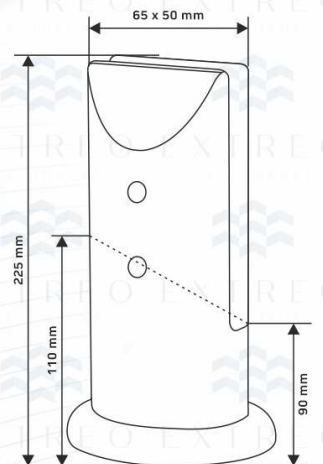

40 X 40 Square Spigot ERS-08

Type : Spigot System
 Use : Indoor & Outdoor
 Material : Aluminium
 Glass : 12 mm
 Height : 4 Inch, 6 Inch, 9 Inch
 Weight : 0.720 gm.
 Finish : Grey, Wooden, Black Coating Finish

Price	Size	4 Inch	6 Inch	9 Inch
	Mill Finish	₹ 500	₹ 700	₹ 930
	Coating Finish	₹ 620	₹ 820	₹ 1100
	Wood Finish	₹ 700	₹ 1000	₹ 1300

EXTREO
LIVE LUXURY.

- Easy installation
- Easy Cleaning
- Light Weight & Higher safety
- Weather proof
- Maintenance free
- 100% Recyclable

Oval Spigot ERS-09

Type : Spigot System
 Use : Indoor & Outdoor
 Material : Aluminium
 Glass : 12 mm
 Height : 4 Inch, 6 Inch, 9 Inch
 Weight : 1.200 gm.
 Finish : Grey, Wooden, Black Coating Finish

Price	Size	4 Inch	6 Inch	9 Inch
	Mill Finish	₹ 625	₹ 900	₹ 1200
	Coating Finish	₹ 725	₹ 1020	₹ 1350
	Wood Finish	₹ 920	₹ 1270	₹ 1570