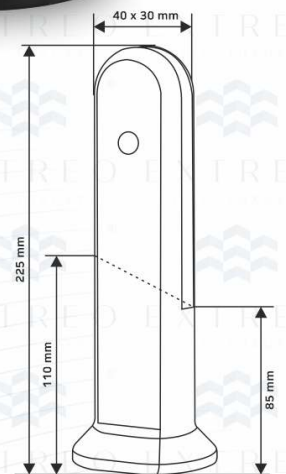

Half Round Spigot ERS-21

Type	: Spigot System
Use	: Indoor & Outdoor
Material	: Aluminium
Glass	: 12 mm
Height	: 9 Inch
Weight	: 0.920 gm.
Finish	: Grey, Wooden, Black Coating Finish

Price	Mill Finish
	₹ 1150
	Coating Finish
₹ 1300	
Wood Finish	
₹ 1520