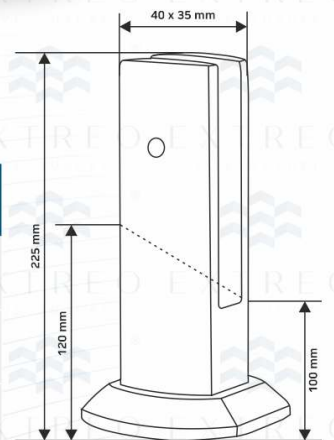

Small Oval Spigot ERS-19

Type : Spigot System
Use : Indoor & Outdoor
Material : Aluminium
Glass : 12 mm
Height : 4 Inch, 6 Inch, 9 Inch
Weight : 0.710 gm.
Finish : Grey, Wooden, Black Coating Finish

Price	Size	4 Inch	6 Inch	9 Inch
	Mill Finish	₹ 500	₹ 700	₹ 950
	Coating Finish	₹ 620	₹ 820	₹ 1125
	Wood Finish	₹ 700	₹ 1000	₹ 1325