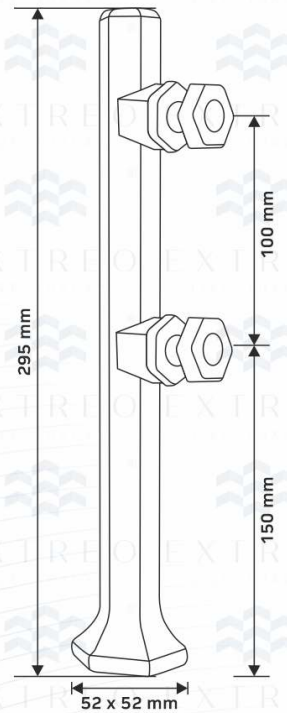

F-Bracket EFB-01

Type	: Bracket System
Use	: Indoor & Outdoor
Material	: Aluminium
Glass	: 12 mm
Height	: 10 Inch
Weight	: 0.630 gm.
Finish	: Grey, Wooden, Black Coating Finish

Price	Mill Finish
	₹ 800
	Coating Finish
₹ 1000	
Wood Finish	
₹ 1200	

EXTREO
LIVE. LUXURY.

Six Part Bracket EFB-02

Type	: Bracket System
Use	: Indoor & Outdoor
Material	: Aluminium
Glass	: 12 mm
Height	: 11.5 Inch
Weight	: 0.520 gm.
Finish	: Grey, Wooden, Black Coating

Price	Mill Finish	₹ 680
	Coating Finish	₹ 850
	Wood Finish	₹ 1050