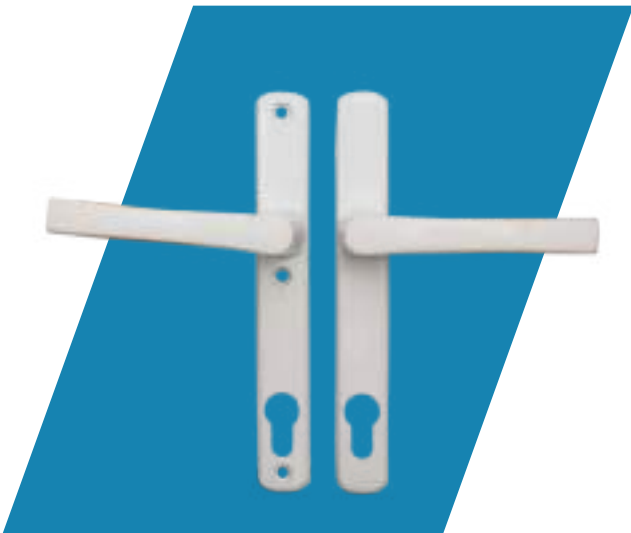

CASEMENT DOOR HANDLE 92MM