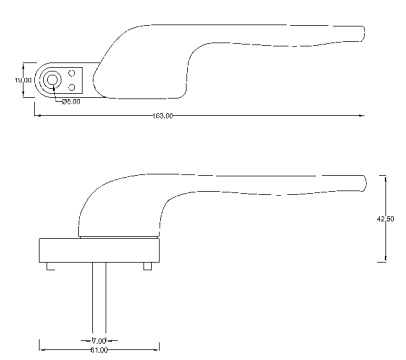

CWP6-L/R

Gold	Antique Gold	Rose Gold	Silver	
Matt Silver	White	Black	Brown	Dark Brown