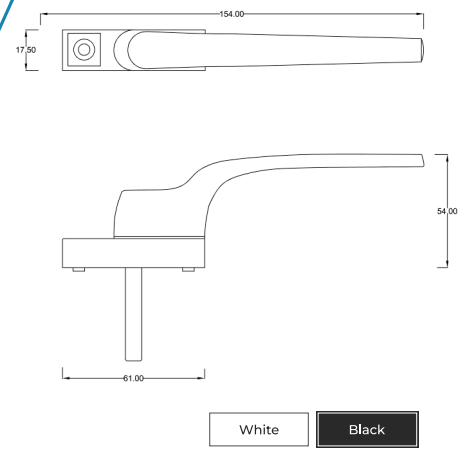

CASEMENT WINDOW HANDLE

CWE1

CASEMENT UNIVERSAL HANDLE

CWE2

CASEMENT WINDOW HANDLE WITH KEY

CWE3