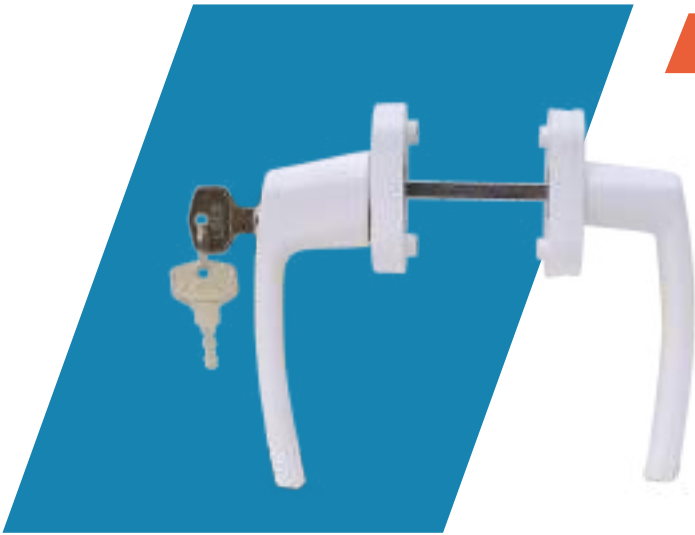

CASEMENT DOOR HANDLE ONE SIDE KEY

CDE4

White Black