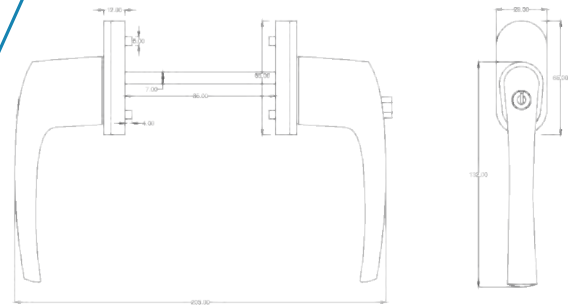

CASEMENT DOOR HANDLE ONE SIDE KEY ONE SIDE KNOB)

CDE2