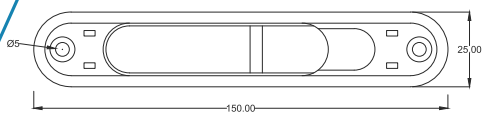

TOUCH LOCK

T/L-P1

TOUCH LOCK SLIM

T/L-P2

TOUCH LOCK GRANDE

T/L-P3