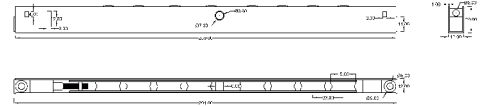

TM

ACS ENTERPRISES

EIGHT WHEEL ADJUSTABLE ROLLER

SR7

“ACS Enterprises has upvc door and windows hardware that is a unique blend of classic and contemporary designs. The products are highly durable too”