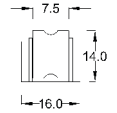

DOUBLE ROLLER

SR4