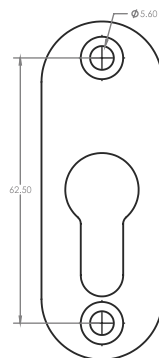

THE MILLENIUM
STYLISH SERIES CYLINDERS

CYLINDER BOTH SIDE KEY

SC1

SIZE
60mm
80mm
90mm

CYLINDER ONE SIDE KEY ONE SIDE KNOB

SC2

SIZE
60mm
80mm
85mm

MASTER KEY CYLINDER

SC3

SIZE
60mm
80mm
85mm

HALF CYLINDER WITH KEY

SC4

HALF CYLINDER ONE SIDE KNOB

SC5

CYLINDER CAP

CC1

THE ELITE
STYLISH SERIES ESPAGS

SLIDING ESPAGS - BS 7.5 MM & 15 MM

ITEM CODE	SPECIFICATIONS
SE1	L 400/7.5mm SLIDING ESPAGNOLETTE
SE2	L 600/7.5mm SLIDING ESPAGNOLETTE
SE3	L 800/7.5mm SLIDING ESPAGNOLETTE
SE4	L 1000/7.5mm SLIDING ESPAGNOLETTE
SE5	L 1200/7.5mm SLIDING ESPAGNOLETTE
SE6	L 1400/7.5mm SLIDING ESPAGNOLETTE
SE7	L 1600/7.5mm SLIDING ESPAGNOLETTE
SE8	L 1800/7.5mm SLIDING ESPAGNOLETTE
SE9	L 2000/7.5mm SLIDING ESPAGNOLETTE

ITEM CODE	SPECIFICATIONS
SE10	L 400/15mm SLIDING ESPAGNOLETTE
SE11	L 600/15mm SLIDING ESPAGNOLETTE
SE12	L 800/15mm SLIDING ESPAGNOLETTE
SE13	L 1000/15mm SLIDING ESPAGNOLETTE
SE14	L 1200/15mm SLIDING ESPAGNOLETTE
SE15	L 1400/15mm SLIDING ESPAGNOLETTE
SE16	L 1600/15mm SLIDING ESPAGNOLETTE
SE17	L 1800/15mm SLIDING ESPAGNOLETTE
SE18	L 2000/15mm SLIDING ESPAGNOLETTE