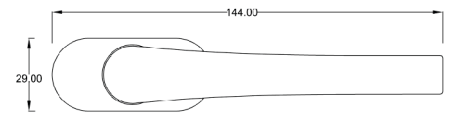

SLIDING HANDLE SHORT NECK

SDP2

- Gold
- Antique Gold
- Rose Gold
- Silver
- Matt Silver
- White
- Black
- Brown
- Dark Brown

SLIDING HANDLE NECKLESS

SDP3

	Gold	Antique Gold	Rose Gold	Silver
Matt Silver	White	Black	Brown	Dark Brown