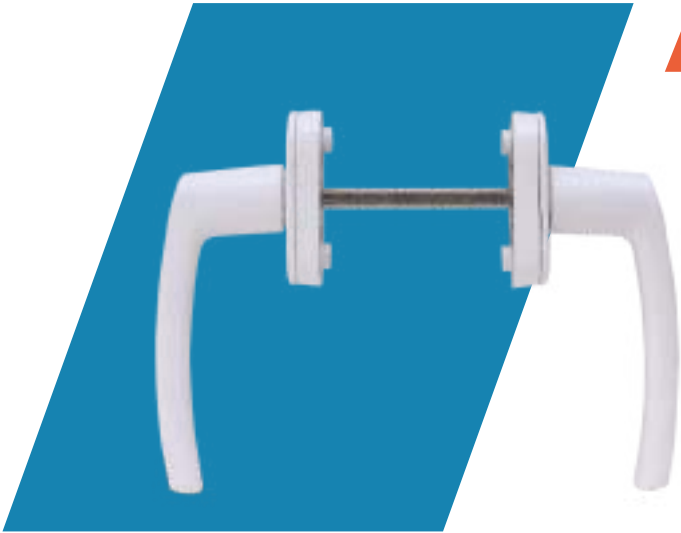

CASEMENT OFFSET HANDLE

CWP6-L/R

Gold	Antique Gold	Rose Gold	Silver	
Matt Silver	White	Black	Brown	Dark Brown

CASEMENT DOOR HANDLE 92MM

CDP1

CASEMENT DOOR HANDLE 92MM

CDP2

CASEMENT DOOR HANDLE 85MM

CDP3

CASEMENT DOOR DOUBLE HANDLE

CDP4

“ ACS supplied ergonomically designed and aesthetically appealing Casement door and window handles that lends a character to your home, simultaneously giving you a long and trouble-free service. ”