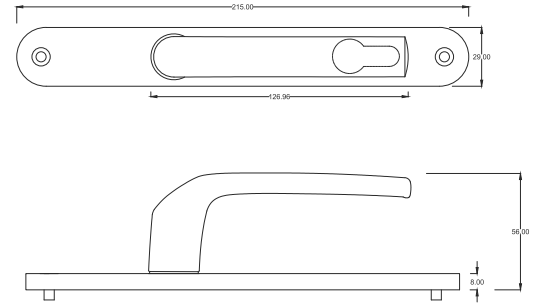

CASEMENT DOOR HANDLE

CDE1