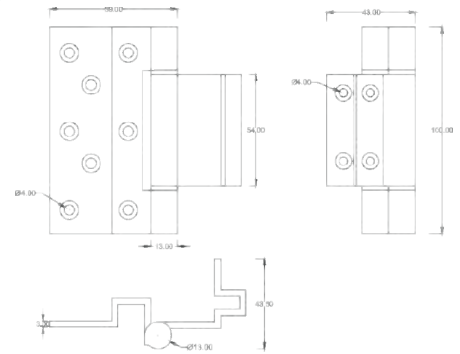

CONCEALED WINDOW HINGE

CHE3