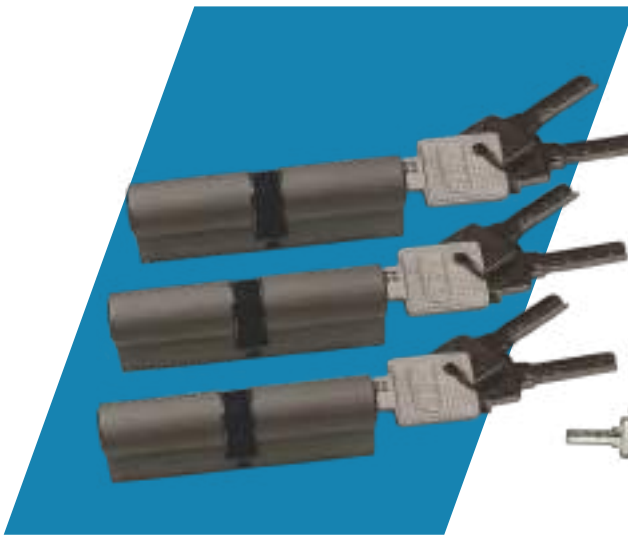

THE MILLENIUM
STYLISH SERIES CYLINDERS

CYLINDER BOTH SIDE KEY

SC1

SIZE
60mm
80mm
90mm

CYLINDER ONE SIDE KEY ONE SIDE KNOB

SC2

SIZE
60mm
80mm
85mm

MASTER KEY CYLINDER

SC3

SIZE
60mm
80mm
85mm

HALF CYLINDER WITH KEY

SC4

HALF CYLINDER ONE SIDE KNOB

SC5

CYLINDER CAP

CC1