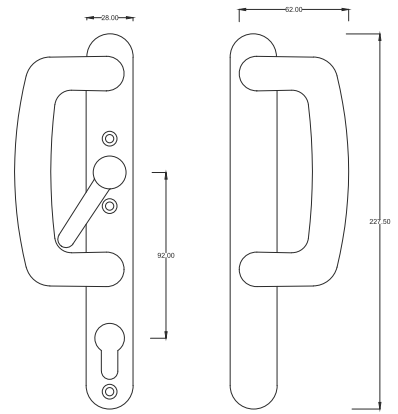

DHP -L-D

D HANDLE ONE SIDE NON LOCK OTHER SIDE DUMMY

DHP -N/L-D

D HANDLE ONE SIDE LOCK OTHER SIDE PULL PLATE

DHP-L-P

D HANDLE ONE SIDE NON LOCK OTHER SIDE PULL PLATE

DHP-N/L-P

- | | | | | |
|--------------------|---------------------|------------------|---------------|-------------------|
| Gold | Antique Gold | Rose Gold | Silver | |
| Matt Silver | White | Black | Brown | Dark Brown |