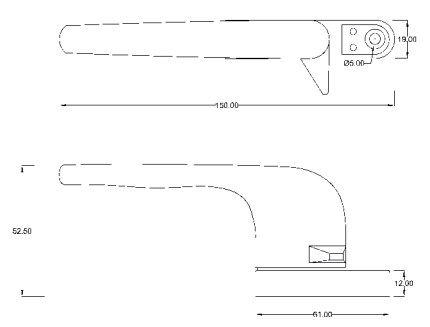

CWP5-L/R

Gold	Antique Gold	Rose Gold	Silver	
Matt Silver	White	Black	Brown	Dark Brown