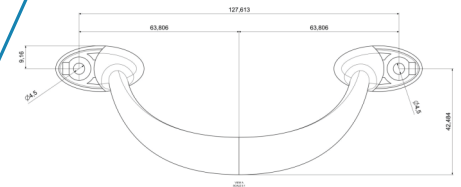

SDP4

	Gold	Antique Gold	Rose Gold	Silver
Matt Silver	White	Black	Brown	Dark Brown