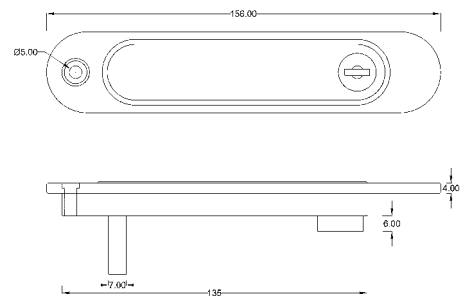

SDE3

White Black

SLIDING OFFSET HANDLE

SDE4

White Black

POPUP HANDLE WITH KEY

PUHE1

White Black