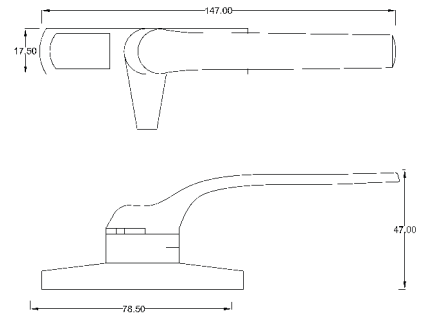

CASEMENT WINDOW HANDLE

CWE1

CASEMENT UNIVERSAL HANDLE

CWE2

CASEMENT WINDOW HANDLE WITH KEY

CWE3

COCKSPUR HANDLE L/R

CWE4-L/R