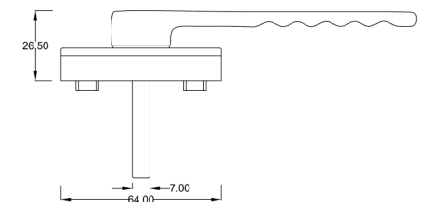

SLIDING HANDLE SHORT NECK

SDP2

- Gold
- Antique Gold
- Rose Gold
- Silver
- Matt Silver
- White
- Black
- Brown
- Dark Brown

SLIDING HANDLE NECKLESS

SDP3

	Gold	Antique Gold	Rose Gold	Silver
Matt Silver	White	Black	Brown	Dark Brown