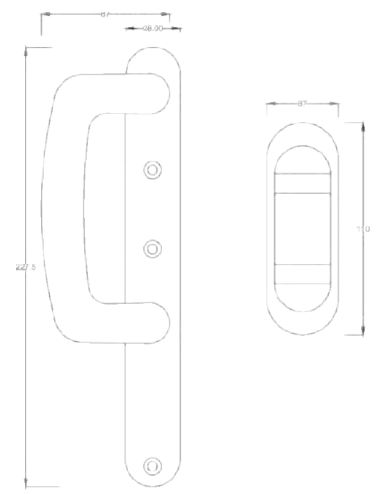

DHP-D-P

Gold	Antique Gold	Rose Gold	Silver	
Matt Silver	White	Black	Brown	Dark Brown