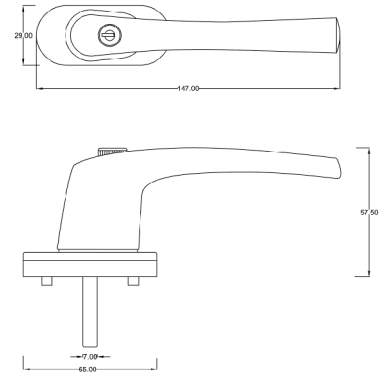

SLIDING HANDLE WITH KEY

SDE3

White Black

SLIDING OFFSET HANDLE

SDE4

White Black

POPUP HANDLE WITH KEY

PUHE1

White Black