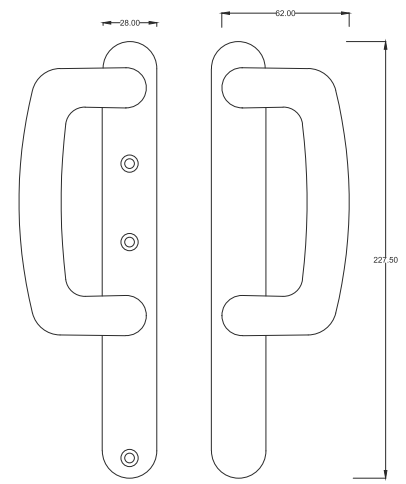

DHP -D

Gold	Antique Gold	Rose Gold	Silver
Matt Silver	White	Black	Brown
			Dark Brown