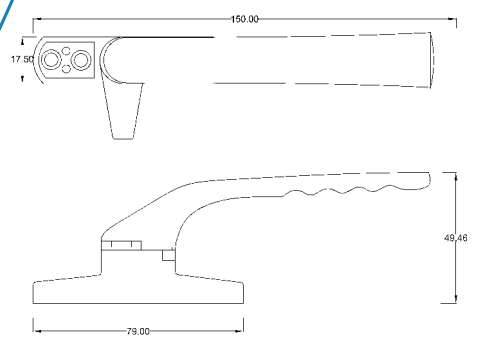

CWP4-L/R

Gold	Antique Gold	Rose Gold	Silver	
Matt Silver	White	Black	Brown	Dark Brown