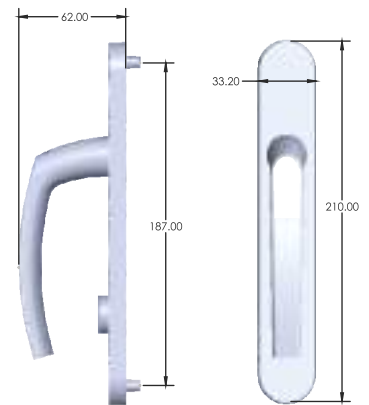

CASEMENT DOOR HANDLE ONE SIDE KEY

CDE4

White Black

BATHROOM DOOR SET

CDE5

White Black

“ACS Enterprises has upvc door and windows hardware that is a unique blend of classic and contemporary designs. The products are highly durable too”