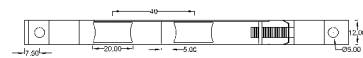

DOUBLE ADJUSTABLE ROLLER

SR5