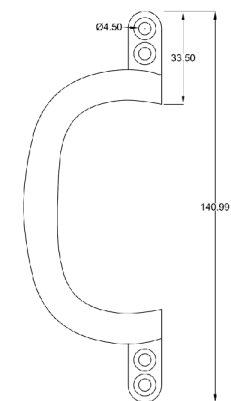

Gold	Antique Gold	Rose Gold	Silver
Matt Silver	White	Black	Brown	Dark Brown