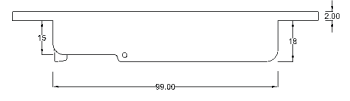

C HANDLE

SDP4

	Gold	Antique Gold	Rose Gold	Silver
Matt Silver	White	Black	Brown	Dark Brown

C HANDLE GRANDE

SDP5

	Gold	Antique Gold	Rose Gold	Silver
Matt Silver	White	Black	Brown	Dark Brown

TOUCH LOCK

T/L-P1