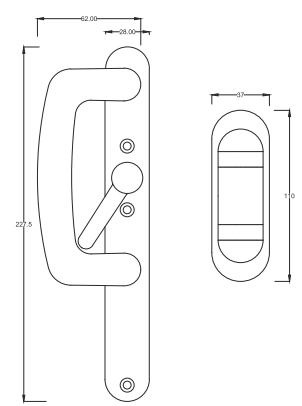

DHP -L-D

D HANDLE ONE SIDE NON LOCK OTHER SIDE DUMMY

DHP -N/L-D

D HANDLE ONE SIDE LOCK OTHER SIDE PULL PLATE

DHP-L-P

D HANDLE ONE SIDE NON LOCK OTHER SIDE PULL PLATE

DHP-N/L-P

- | | | | | |
|--------------------|---------------------|------------------|---------------|-------------------|
| Gold | Antique Gold | Rose Gold | Silver | |
| Matt Silver | White | Black | Brown | Dark Brown |