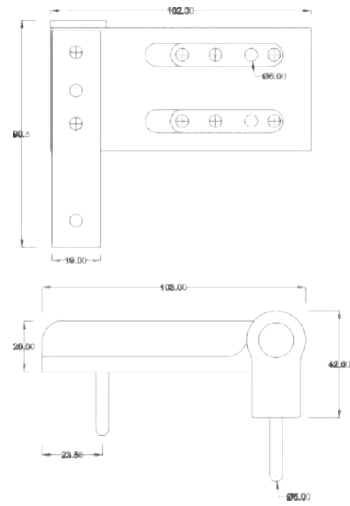

- Gold
- Antique Gold
- Rose Gold
- Silver
- Matt Silver
- White
- Black
- Brown
- Dark Brown

- White
- Black

- White
- Black