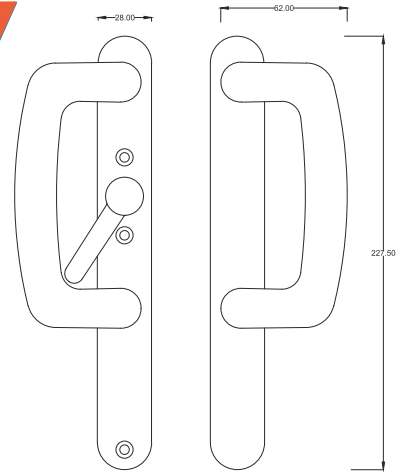

DHP -L-D

D HANDLE ONE SIDE NON LOCK OTHER SIDE DUMMY

DHP -N/L-D

D HANDLE ONE SIDE LOCK OTHER SIDE PULL PLATE

DHP-L-P

D HANDLE ONE SIDE NON LOCK OTHER SIDE PULL PLATE

DHP-N/L-P

- | | | | | |
|--------------------|---------------------|------------------|---------------|-------------------|
| Gold | Antique Gold | Rose Gold | Silver | |
| Matt Silver | White | Black | Brown | Dark Brown |