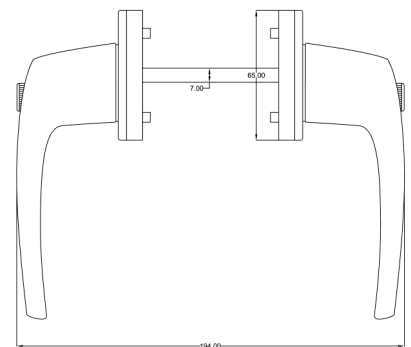

CASEMENT DOOR HANDLE BOTH SIDE KEY

CDE3