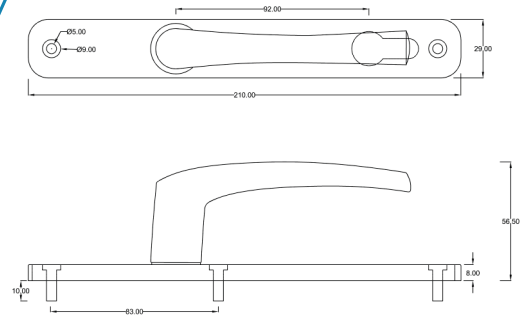

CASEMENT OFFSET HANDLE

CWP6-L/R

Gold	Antique Gold	Rose Gold	Silver	
Matt Silver	White	Black	Brown	Dark Brown

CASEMENT DOOR HANDLE 92MM

CDP1

CASEMENT DOOR HANDLE 92MM

CDP2

CASEMENT DOOR HANDLE 85MM