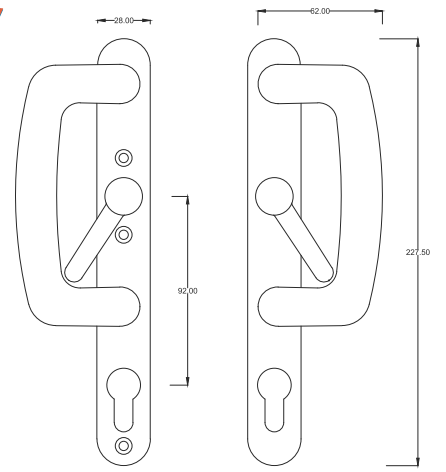

D HANDLE ONE SIDE NON LOCK OTHER SIDE PULL PLATE

Gold	Antique Gold	Rose Gold	Silver	
Matt Silver	White	Black	Brown	Dark Brown

D HANDLE ONE SIDE DUMMY OTHER SIDE PULL PLATE

Gold	Antique Gold	Rose Gold	Silver	
Matt Silver	White	Black	Brown	Dark Brown

D HANDLE LOCKABLE SHORT NECK

DHP-L-SN

Gold	Antique Gold	Rose Gold	Silver	
Matt Silver	White	Black	Brown	Dark Brown