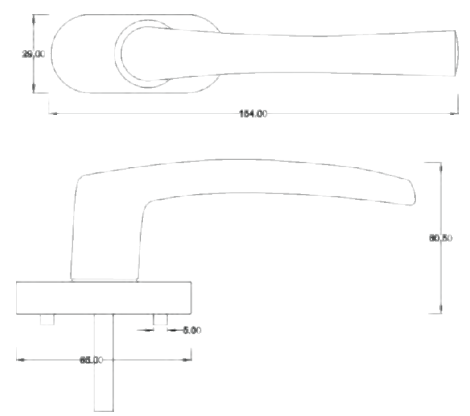

DHE -N/L-D

White Black

D HANDLE ONE SIDE LOCK OTHER SIDE PULL PLATE

DHE-L-P

White Black

D HANDLE ONE SIDE NON LOCK OTHER SIDE PULL PLATE

DHE-N/L-P

White Black

D HANDLE ONE SIDE DUMMY OTHER SIDE PULL PLATE

DHE-D-P

White Black

D HANDLE ONE SIDE NON LOCK

DHE-S-N/L-D

White Black

TOUCH LOCK AL

T/L- E-L/R

White Black

SLIDING HANDLE

SDE1

White Black

SLIDING HANDLE SHORT NECK

SDE2

White Black

SLIDING HANDLE WITH KEY