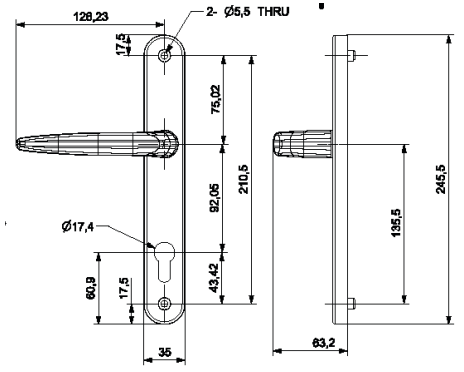

CASEMENT OFFSET HANDLE

CWP6-L/R

Gold	Antique Gold	Rose Gold	Silver	
Matt Silver	White	Black	Brown	Dark Brown

CASEMENT DOOR HANDLE 92MM

CDP1

CASEMENT DOOR HANDLE 92MM

CDP2

CASEMENT DOOR HANDLE 85MM