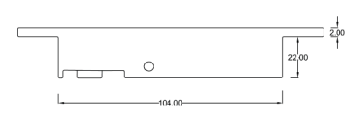

TOUCH LOCK SLIM

T/L-P2

TOUCH LOCK GRANDE

T/L-P3

CASEMENT WINDOW HANDLE

CWP1-L/R

CASEMENT UNIVERSAL HANDLE

CWP2