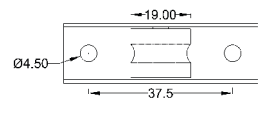

SINGLE ROLLER WITH BEARING

SR3