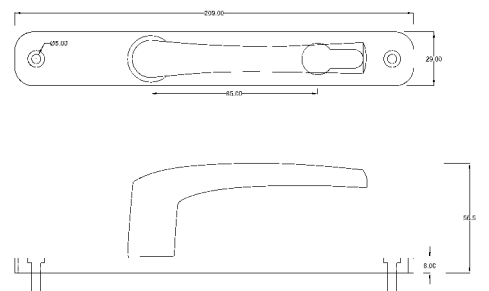

CASEMENT DOOR HANDLE 92MM

CDP1

CASEMENT DOOR HANDLE 92MM

CDP2

CASEMENT DOOR HANDLE 85MM

CDP3