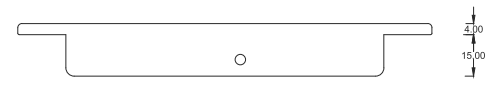

TOUCH LOCK

T/L-P1

TOUCH LOCK SLIM

T/L-P2

TOUCH LOCK GRANDE

T/L-P3