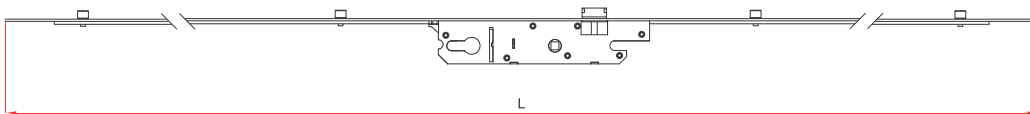

ITEM CODE	SPECIFICATIONS
SE16	L 1800/92/35 mm HANDLE ACTIVATED MULTIPOINT DOOR LOCK
SE17	L 1800/85/35 mm HANDLE ACTIVATED MULTIPOINT DOOR LOCK