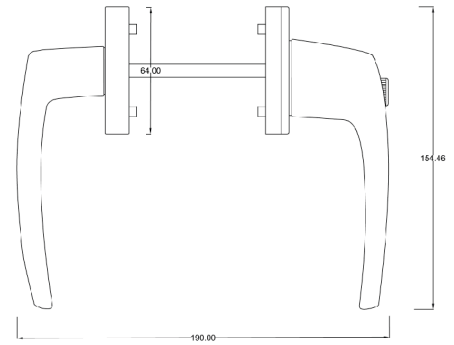

CASEMENT DOOR HANDLE ONE SIDE KEY

CDE4

White Black