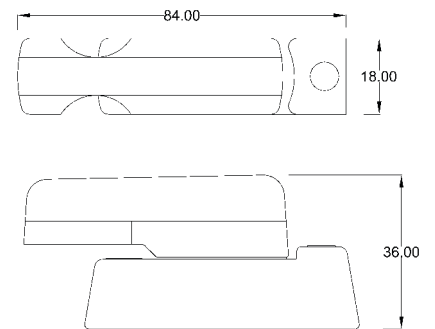

COCKSPUR HANDLE L/R

CWE4-L/R

White Black

SASH JAMMER

CWE5

White Black

CASEMENT WINDOW HANDLE ONE SIDE KEY ONE SIDE KNOB

CWE6

White Black