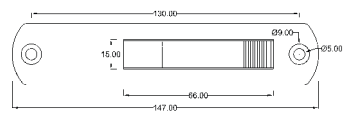

C HANDLE

SDP4

	Gold	Antique Gold	Rose Gold	Silver
Matt Silver	White	Black	Brown	Dark Brown

C HANDLE GRANDE

SDP5

	Gold	Antique Gold	Rose Gold	Silver
Matt Silver	White	Black	Brown	Dark Brown

TOUCH LOCK

T/L-P1