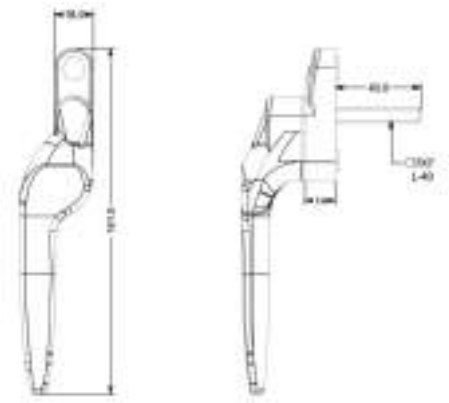

TOUCH LOCK SLIM

T/L-P2

TOUCH LOCK GRANDE

T/L-P3

CASEMENT WINDOW HANDLE

CWP1-L/R

CASEMENT UNIVERSAL HANDLE

CWP2