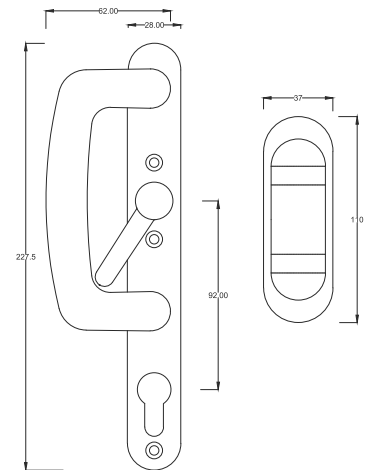

DHP -L-D

D HANDLE ONE SIDE NON LOCK OTHER SIDE DUMMY

DHP -N/L-D

D HANDLE ONE SIDE LOCK OTHER SIDE PULL PLATE

DHP-L-P

D HANDLE ONE SIDE NON LOCK OTHER SIDE PULL PLATE

DHP-N/L-P

- | | | | | |
|--------------------|---------------------|------------------|---------------|-------------------|
| Gold | Antique Gold | Rose Gold | Silver | |
| Matt Silver | White | Black | Brown | Dark Brown |