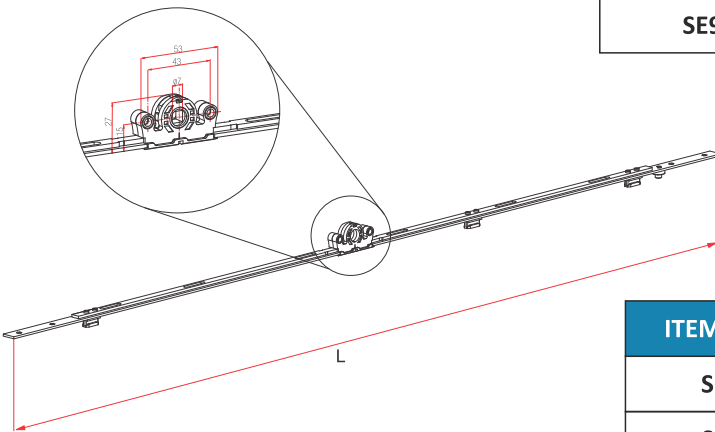

ITEM CODE	SPECIFICATIONS
SE10	L 400/15mm SLIDING ESPAGNOLETTE
SE11	L 600/15mm SLIDING ESPAGNOLETTE
SE12	L 800/15mm SLIDING ESPAGNOLETTE
SE13	L 1000/15mm SLIDING ESPAGNOLETTE
SE14	L 1200/15mm SLIDING ESPAGNOLETTE
SE15	L 1400/15mm SLIDING ESPAGNOLETTE
SE16	L 1600/15mm SLIDING ESPAGNOLETTE
SE17	L 1800/15mm SLIDING ESPAGNOLETTE
SE18	L 2000/15mm SLIDING ESPAGNOLETTE