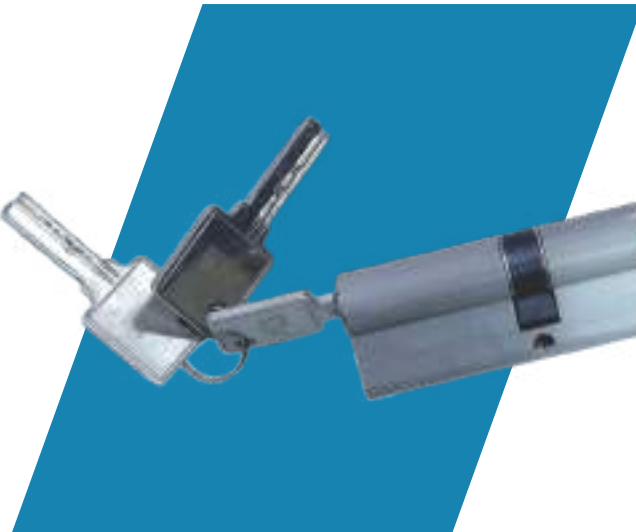

THE MILLENIUM
STYLISH SERIES CYLINDERS

CYLINDER BOTH SIDE KEY

SC1

SIZE
60mm
80mm
90mm

CYLINDER ONE SIDE KEY ONE SIDE KNOB

SC2

SIZE
60mm
80mm
85mm

MASTER KEY CYLINDER

SC3

SIZE
60mm
80mm
85mm

HALF CYLINDER WITH KEY

SC4

HALF CYLINDER ONE SIDE KNOB

SC5

CYLINDER CAP

CC1