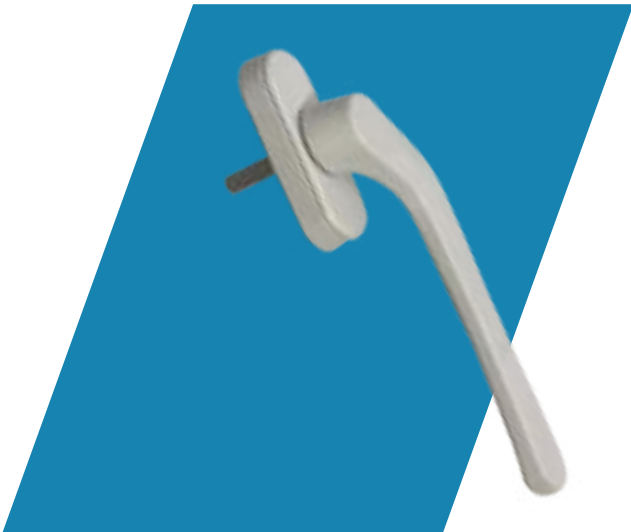

SLIDING OFFSET HANDLE