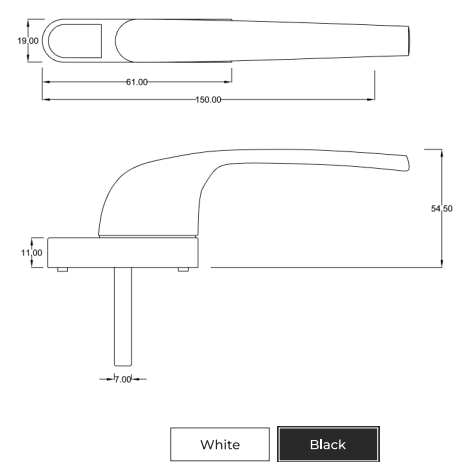

CASEMENT WINDOW HANDLE

CWE1

CASEMENT UNIVERSAL HANDLE

CWE2

CASEMENT WINDOW HANDLE WITH KEY

CWE3