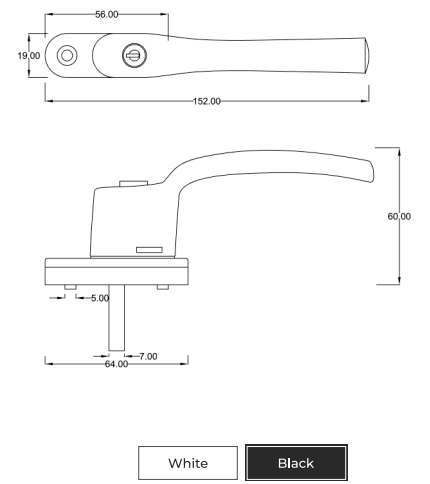

CASEMENT WINDOW HANDLE

CWE1

CASEMENT UNIVERSAL HANDLE

CWE2

CASEMENT WINDOW HANDLE WITH KEY

CWE3

COCKSPUR HANDLE L/R

CWE4-L/R