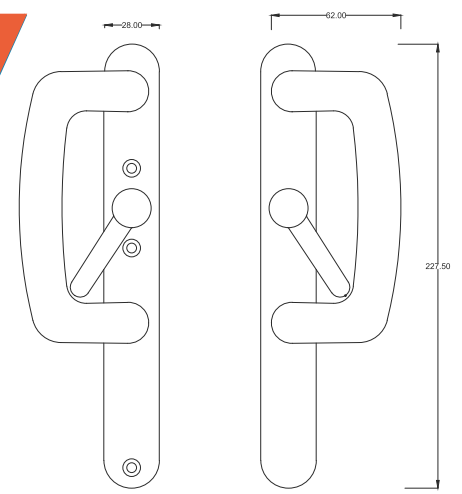

DHP -N/L

Gold	Antique Gold	Rose Gold	Silver
Matt Silver	White	Black	Brown
			Dark Brown