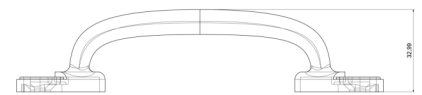

SDP4

	Gold	Antique Gold	Rose Gold	Silver
Matt Silver	White	Black	Brown	Dark Brown