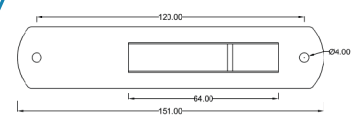

TOUCH LOCK SLIM

T/L-P2

TOUCH LOCK GRANDE

T/L-P3

CASEMENT WINDOW HANDLE

CWP1-L/R

CASEMENT UNIVERSAL HANDLE

CWP2