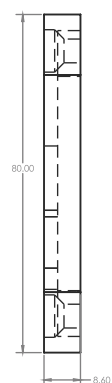

THE MILLENIUM
STYLISH SERIES CYLINDERS

CYLINDER BOTH SIDE KEY

SC1

SIZE
60mm
80mm
90mm

CYLINDER ONE SIDE KEY ONE SIDE KNOB

SC2

SIZE
60mm
80mm
85mm

MASTER KEY CYLINDER

SC3

SIZE
60mm
80mm
85mm

HALF CYLINDER WITH KEY

SC4

HALF CYLINDER ONE SIDE KNOB

SC5

CYLINDER CAP

CC1