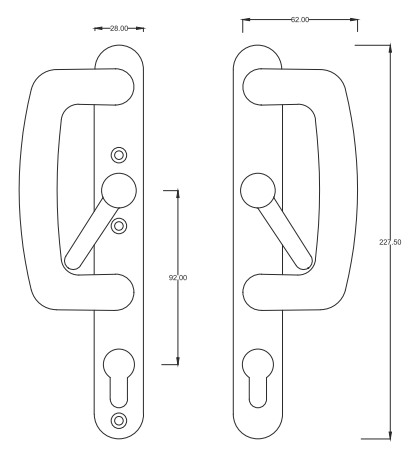

DHP -L

Gold	Antique Gold	Rose Gold	Silver
Matt Silver	White	Black	Brown
			Dark Brown