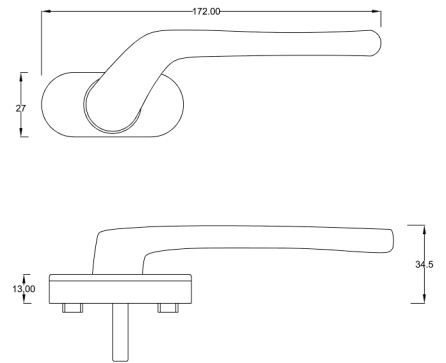

SDE3

White Black

SLIDING OFFSET HANDLE

SDE4

White Black

POPUP HANDLE WITH KEY

PUHE1

White Black