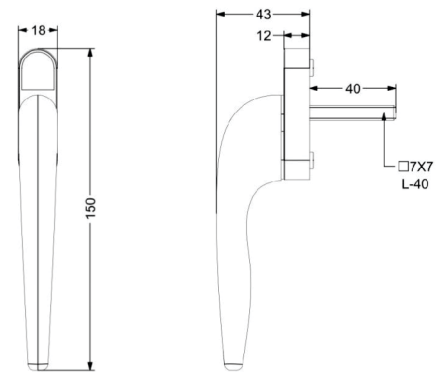

CASEMENT WINDOW HANDLE

CWP1-L/R

CASEMENT UNIVERSAL HANDLE

CWP2

CASEMENT SHORT UNIVERSAL HANDLE

CWP3