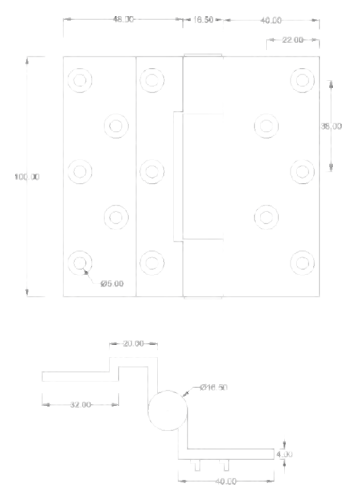

- Gold
- Antique Gold
- Rose Gold
- Silver
- Matt Silver
- White
- Black
- Brown
- Dark Brown

- White
- Black

- White
- Black