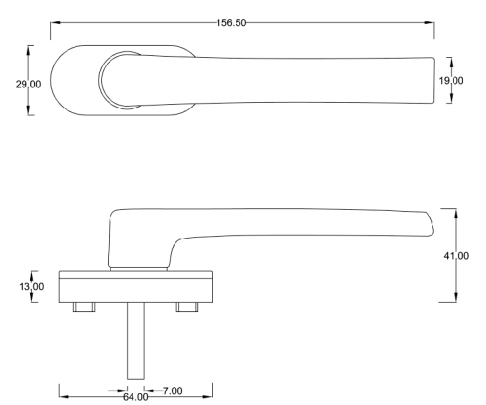

White Black

SLIDING HANDLE

SDE1

White Black

SLIDING HANDLE SHORT NECK

SDE2

White Black

SLIDING HANDLE WITH KEY