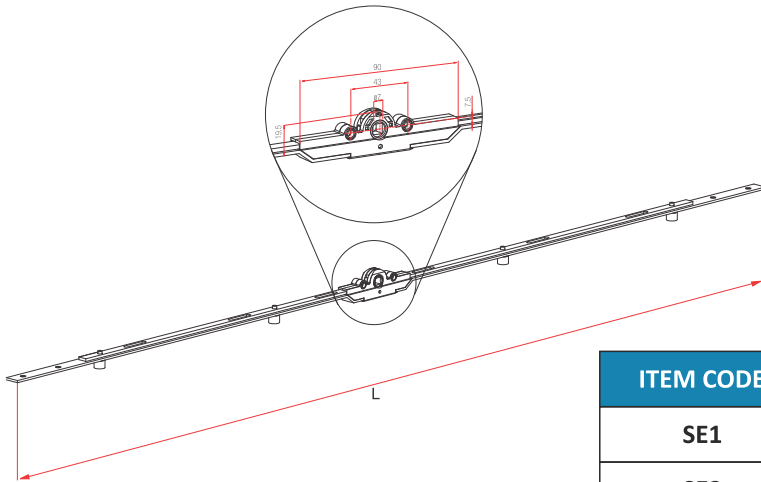

SLIDING ESPAGS - BS 7.5 MM & 15 MM

ITEM CODE	SPECIFICATIONS
SE1	L 400/7.5mm SLIDING ESPAGNOLETTE
SE2	L 600/7.5mm SLIDING ESPAGNOLETTE
SE3	L 800/7.5mm SLIDING ESPAGNOLETTE
SE4	L 1000/7.5mm SLIDING ESPAGNOLETTE
SE5	L 1200/7.5mm SLIDING ESPAGNOLETTE
SE6	L 1400/7.5mm SLIDING ESPAGNOLETTE
SE7	L 1600/7.5mm SLIDING ESPAGNOLETTE
SE8	L 1800/7.5mm SLIDING ESPAGNOLETTE
SE9	L 2000/7.5mm SLIDING ESPAGNOLETTE