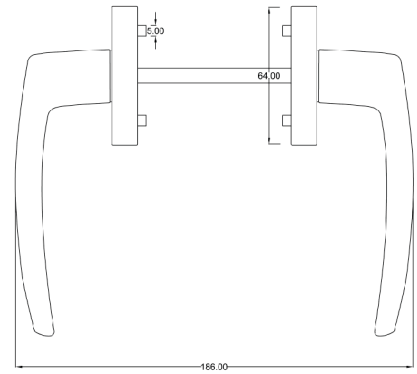

CASEMENT DOOR DOUBLE HANDLE

CDP4

“ ACS supplied ergonomically designed and aesthetically appealing Casement door and window handles that lends a character to your home, simultaneously giving you a long and trouble-free service. ”