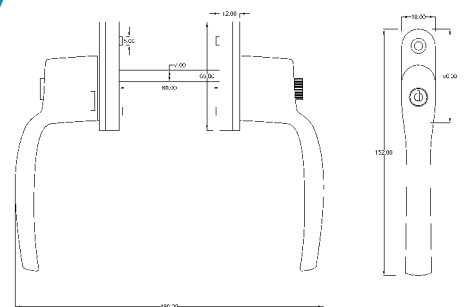

White Black

SASH JAMMER

CWE5

White Black

CASEMENT WINDOW HANDLE ONE SIDE KEY ONE SIDE KNOB

CWE6

White Black

CASEMENT DOOR HANDLE