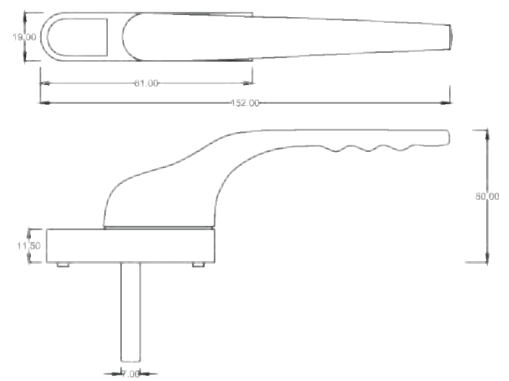

TOUCH LOCK SLIM

T/L-P2

TOUCH LOCK GRANDE

T/L-P3

CASEMENT WINDOW HANDLE

CWP1-L/R

CASEMENT UNIVERSAL HANDLE

CWP2