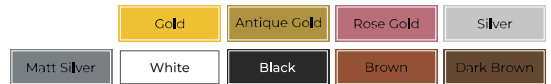

D HANDLE ONE SIDE LOCK OTHER SIDE DUMMY

DHP -L-D

D HANDLE ONE SIDE NON LOCK OTHER SIDE DUMMY

DHP -N/L-D

D HANDLE ONE SIDE LOCK OTHER SIDE PULL PLATE

DHP-L-P