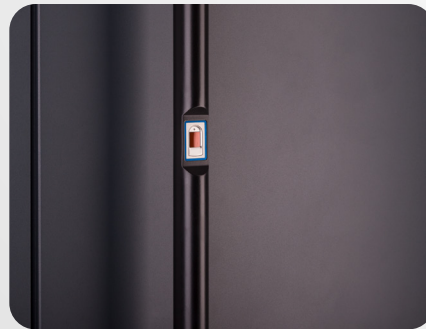

# MAKE YOUR DOOR A **SMART DOOR**

WITH

**TOUCHKEY**  
TECHNOLOGY FROM EUROPE

PIN TOUCHPAD

PIN + FINGER  
BIO-TOUCHPAD

**Smart Homes** are the new norm and you will agree that a Smart Home begins with a **Smart Entrance**.

With **Touchkey technology** you can easily upscale your doors to **Smart Doors** offering unparalleled features, security and convenience.

Biohandle shapes: **Round, Square, Rectangle**  
 Colours: **Black and Silver. RAL colours on request.**  
 Sizes: **600 mm to 2400 mm.**  
 Optionals : **LED light. Warm or Cool white.**