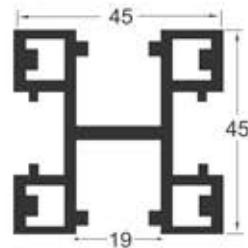

## PROFILE SERIES 25X45

**HGP -115**  
Fix Profile (25x45)  
Size : 3000mm

**HGP -116**  
Male Fix Profile (25x45)  
Size : 3000mm

**HGP -117**  
Female Fix Profile (25x45)  
Size : 3000mm

**HGP -118**  
Cover Profile (25x45)  
Size : 3000mm

**HGP -119**  
Door Jam (25x45)  
Size : 3000mm

**HGP -120**  
4 Way Profile (25x45)  
Size : 3000mm

**HGP -121**  
4 Way Cover  
Size : 3000mm

**HGP -122**  
Door Fix (25x45)  
Size : 3000mm

**HGP -123**  
Male Block Profile (25x45)  
Size : 3000mm

**HGP -124**  
Block Female (25x45)  
Size : 3000mm

**HGP -125**  
Slim Glaze (25x45)  
Size : 3000mm

**HGP -126**  
I Profile 10mm  
Size : 3000mm

**HGP -127**  
I Profile 12mm  
Size : 3000mm

**HGP -128**  
Door Frame  
Size : 3000mm