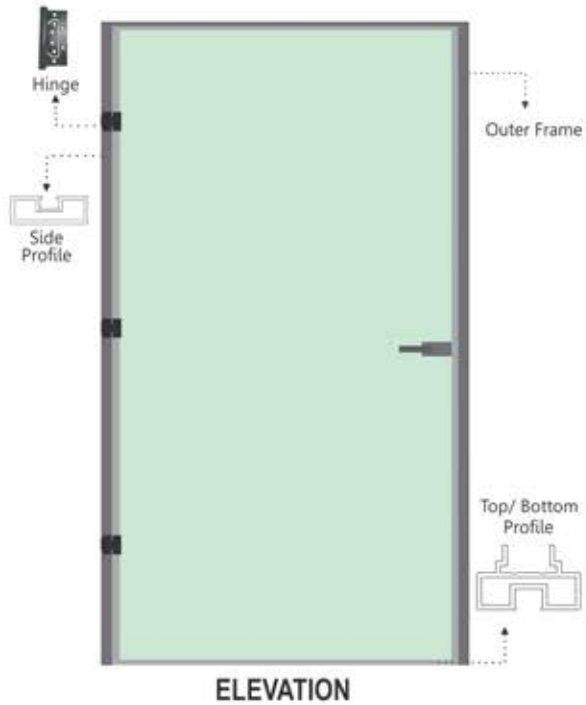

SWING DOOR WITH HINGES