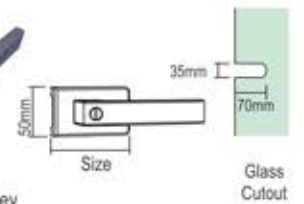

HGP -108 GR
Mortise Handle - Grey