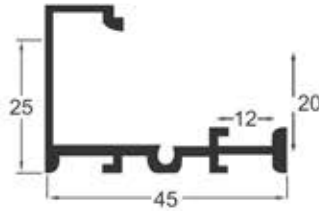

## PROFILE SERIES 25X45

## PROFILE SERIES 25X45

**HGP -115**  
Fix Profile (25x45)  
Size : 3000mm

**HGP -116**  
Male Fix Profile (25x45)  
Size : 3000mm

**HGP -117**  
Female Fix Profile (25x45)  
Size : 3000mm

**HGP -118**  
Cover Profile (25x45)  
Size : 3000mm