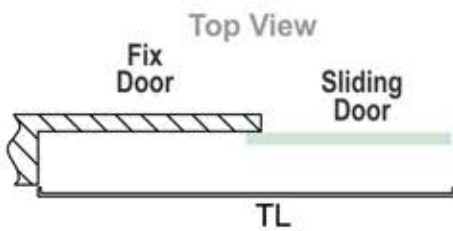

TELESCOPIC SLIDING SYSTEM (SOFT CLOSE)

Single Sliding Door - One Way Soft Close