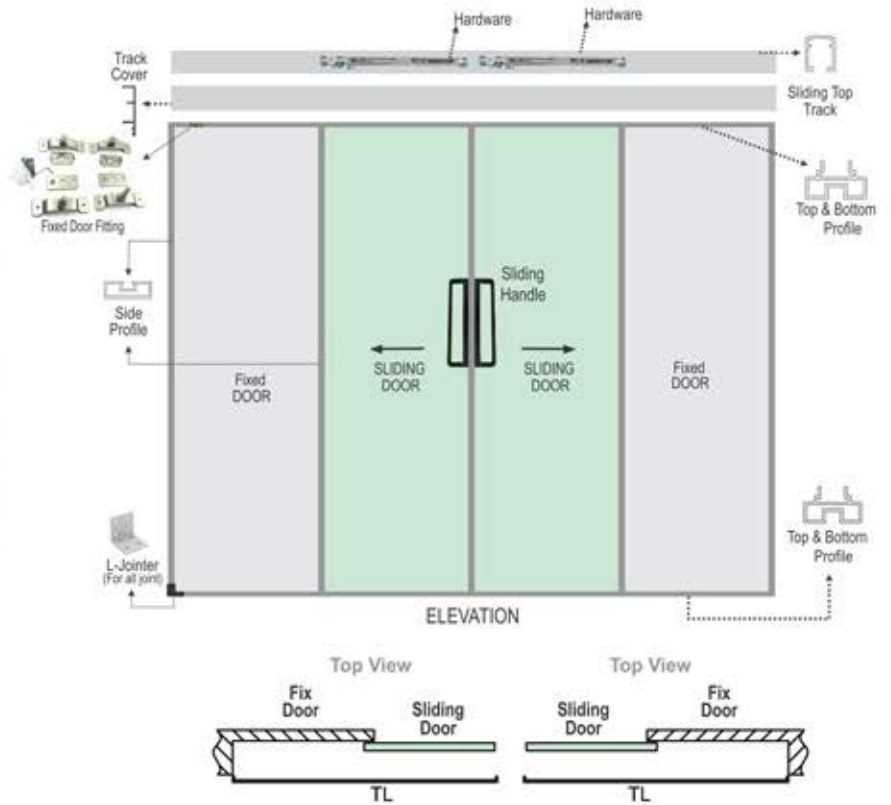

TELESCOPIC SLIDING SYSTEM (SOFT CLOSE)

2 Fix + 2 Sliding Door