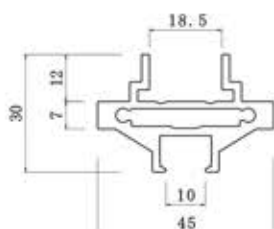

7x45mm Profile

HGP -300
Top & Bottom Profile
Available Size : 10 Ft

FINISH
Black Matt
Brush Gold
Brush Champagne
Dark Grey
Rose Gold