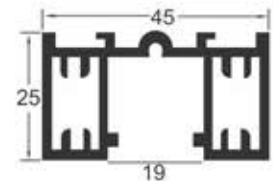

## PROFILE SERIES 25X45

**HGP -115**  
Fix Profile (25x45)  
Size : 3000mm

**HGP -116**  
Male Fix Profile (25x45)  
Size : 3000mm

**HGP -117**  
Female Fix Profile (25x45)  
Size : 3000mm

**HGP -118**  
Cover Profile (25x45)  
Size : 3000mm

**HGP -119**  
Door Jam (25x45)  
Size : 3000mm

**HGP -120**  
4 Way Profile (25x45)  
Size : 3000mm

**HGP -121**  
4 Way Cover  
Size : 3000mm

**HGP -122**  
Door Fix (25x45)  
Size : 3000mm

**HGP -123**  
Male Block Profile (25x45)  
Size : 3000mm