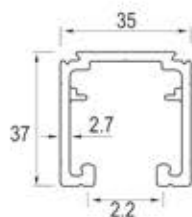

HGP -102
Top Track
Available Size : 16 Ft

FINISH
Black Matt
Brush Gold
Brush Champagne
Dark Grey
Rose Gold