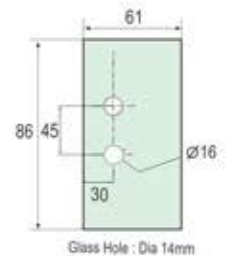

HGP -133 BM
Rectangular Door Hinge - Black Matt