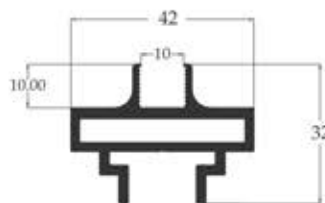

10x42mm Profile

HGP -200
10x42 (Horizontal)
Available Size : 10 & 16 Ft

FINISH
Black Matt
Brush Gold
Brush Champagne
Dark Grey
Rose Gold