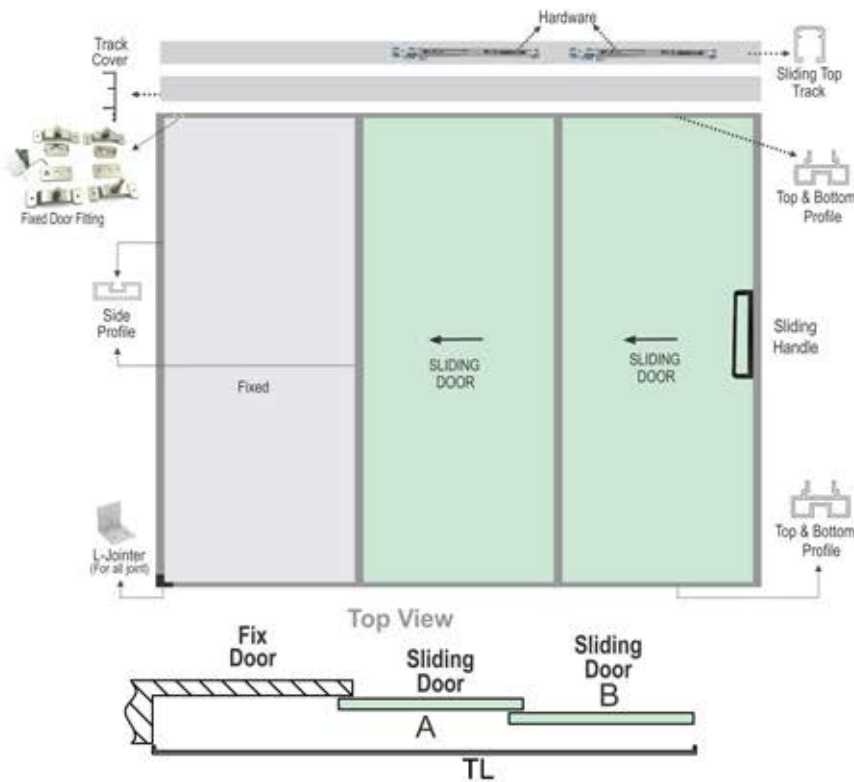

TELESCOPIC SLIDING SYSTEM (SOFT CLOSE)

1 Fix + 2 Sliding Door