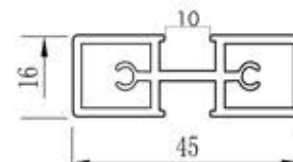

HGP -111
Profile Joiner

HGP -105
Divider Profile
Available Size : 12 Ft

FINISH
Black Matt
Brush Gold
Brush Champagne
Dark Grey
Rose Gold