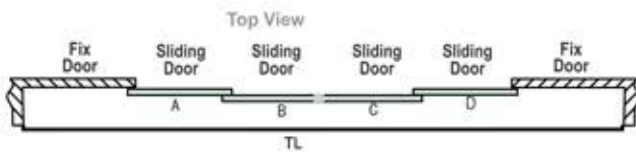

TELESCOPIC & SYNCHRO SLIDING SYSTEM (SOFT CLOSE) 2+2 Sliding Door and 3+3 Sliding Door

HTS -66
2 +2 Sliding Door
Hardware for 2+2 Sliding Door