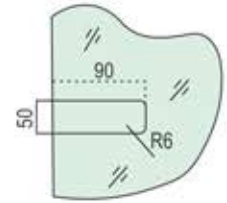

HGP -135
Butterfly Hinge - Black Matt