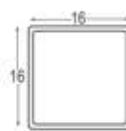

HGP -104
Partition Bar
Available Size : 10 Ft

FINISH
Black Matt
Brush Gold
Brush Champagne
Dark Grey
Rose Gold