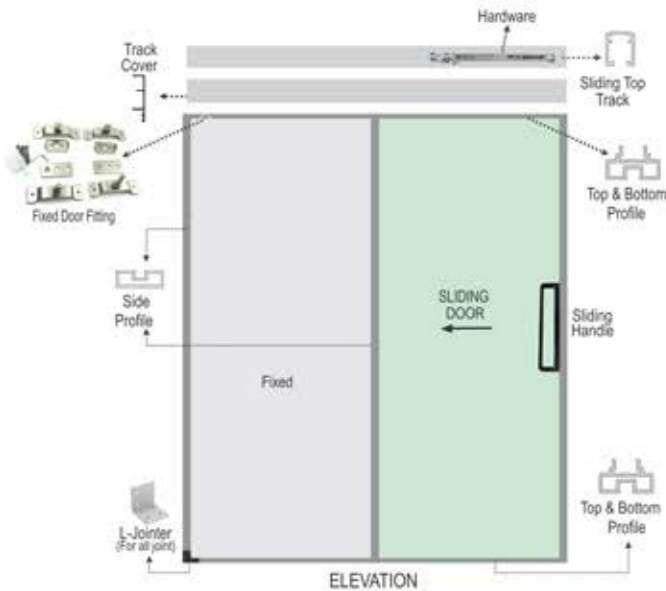

TELESCOPIC SLIDING SYSTEM (SOFT CLOSE)

Single Sliding Door - One Way Soft Close