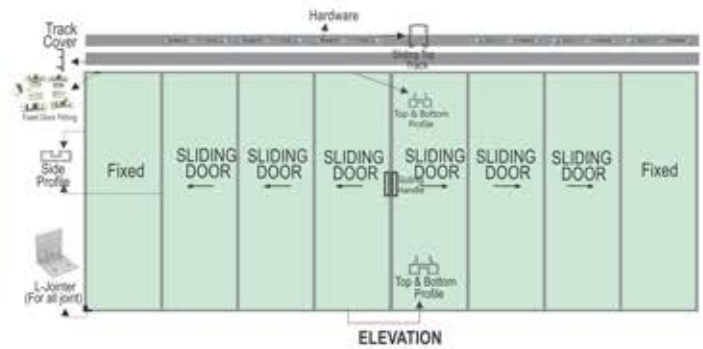

HTS -77
3 +3 Sliding Door
Hardware for 3+3 Sliding Door