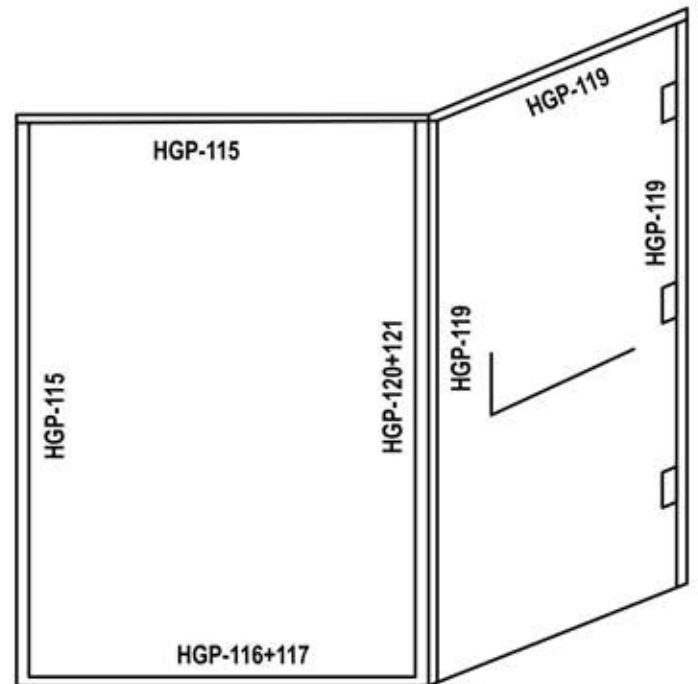

## PROFILE SERIES 25X45

**HGP -124**  
Block Female (25x45)  
Size : 3000mm

**HGP -125**  
Slim Glaze (25x45)  
Size : 3000mm

**HGP -126**  
I Profile 10mm  
Size : 3000mm

**HGP -127**  
I Profile 12mm  
Size : 3000mm

**HGP -128**  
Door Frame  
Size : 3000mm