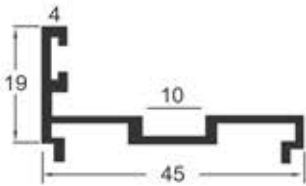

## PROFILE SERIES 25X45

**HGP -115**  
Fix Profile (25x45)  
Size : 3000mm

**HGP -116**  
Male Fix Profile (25x45)  
Size : 3000mm

**HGP -117**  
Female Fix Profile (25x45)  
Size : 3000mm

**HGP -118**  
Cover Profile (25x45)  
Size : 3000mm