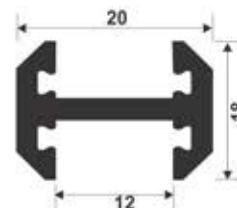

HGP -114
Glass Edge Profile for Partition (Black Matt)