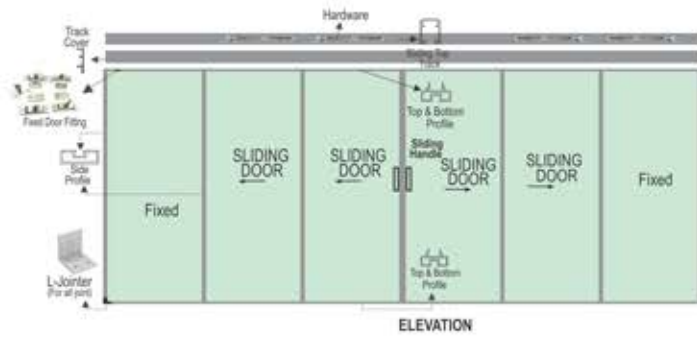

TELESCOPIC & SYNCHRO SLIDING SYSTEM (SOFT CLOSE) 2+2 Sliding Door and 3+3 Sliding Door

HTS -66
2 +2 Sliding Door
Hardware for 2+2 Sliding Door