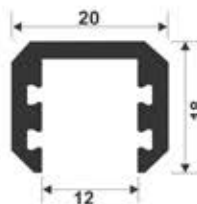

FIXED PROFILE

HGP -113
Glass Edge Profile (Black Matt)