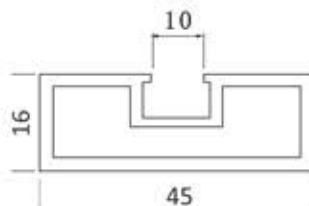

HGP -101
Side Profile / Vertical
Available Size : 10 & 16 Ft

FINISH
Black Matt
Brush Gold
Brush Champagne
Dark Grey
Rose Gold