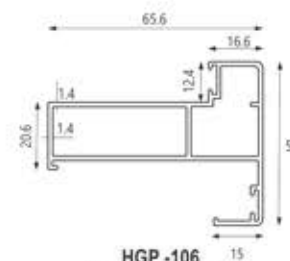

HGP -106
Outer Frame Profile

FINISH
Black Matt
Brush Gold
Brush Champagne
Dark Grey