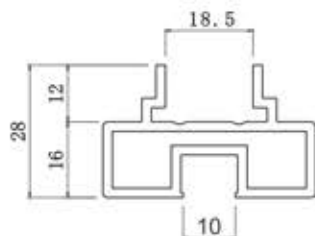

HGP -108 (Black)
Mortise Lock with Handle

ULTRA SLIM PROFILE SERIES 16x45mm / 10x42mm / 7x45mm

16x45mm Profile

HGP -100
Top & Bottom Profile / Horizontal
Available Size : 10 & 16 Ft

FINISH
Black Matt
Brush Gold
Brush Champagne
Dark Grey
Rose Gold