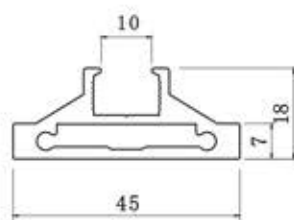

### 7x45mm Profile

**HGP -300**  
Top & Bottom Profile  
Available Size : 10 Ft

FINISH
Black Matt
Brush Gold
Brush Champagne
Dark Grey
Rose Gold

**HGP -301**  
Side Profile  
Available Size : 10 Ft

FINISH	SIZE (Ft.)
Black Matt	10
Black Matt	12
Brush Gold	12
Brush Champagne	12
Dark Grey	12
Rose Gold	12