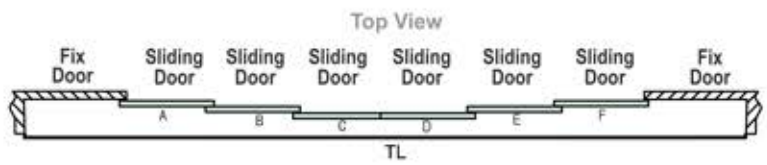

HTS -77
3 +3 Sliding Door
Hardware for 3+3 Sliding Door