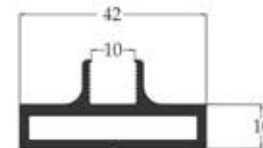

HGP -201
10x42 (Vertical)
Available Size : 10 & 16 Ft

FINISH
Black Matt
Brush Gold
Brush Champagne
Dark Grey
Rose Gold