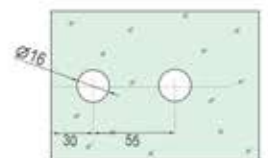

ACCESSORIES FOR SLIM PROFILE